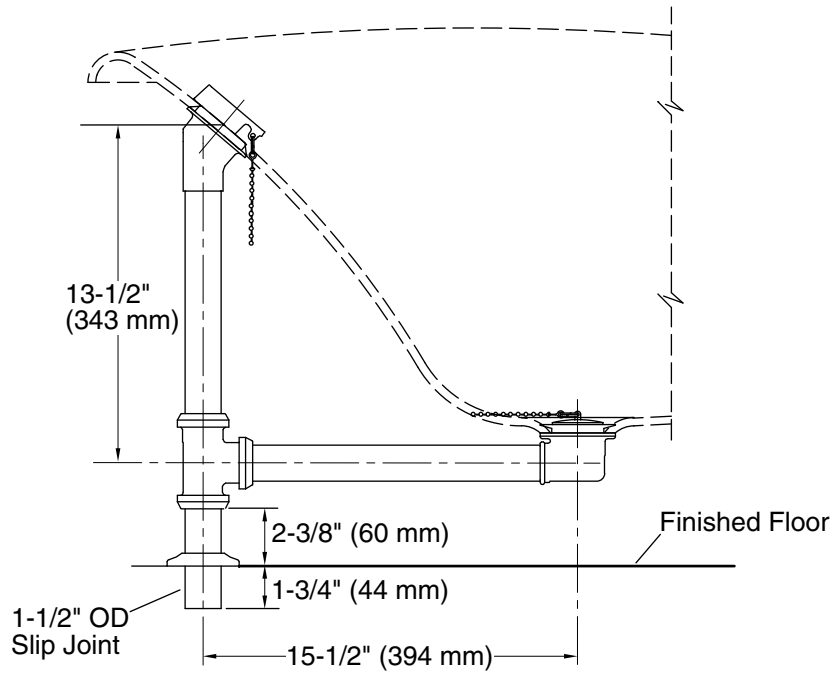

### Features

- Includes brass tee and pipe
- Through-the-floor installation
- For use with K-100 Birthday Bath®

**Technical Information**

All product dimensions are nominal.

**Notes**

Measure your actual product for roughing-in details.

Install this product according to the installation guide.