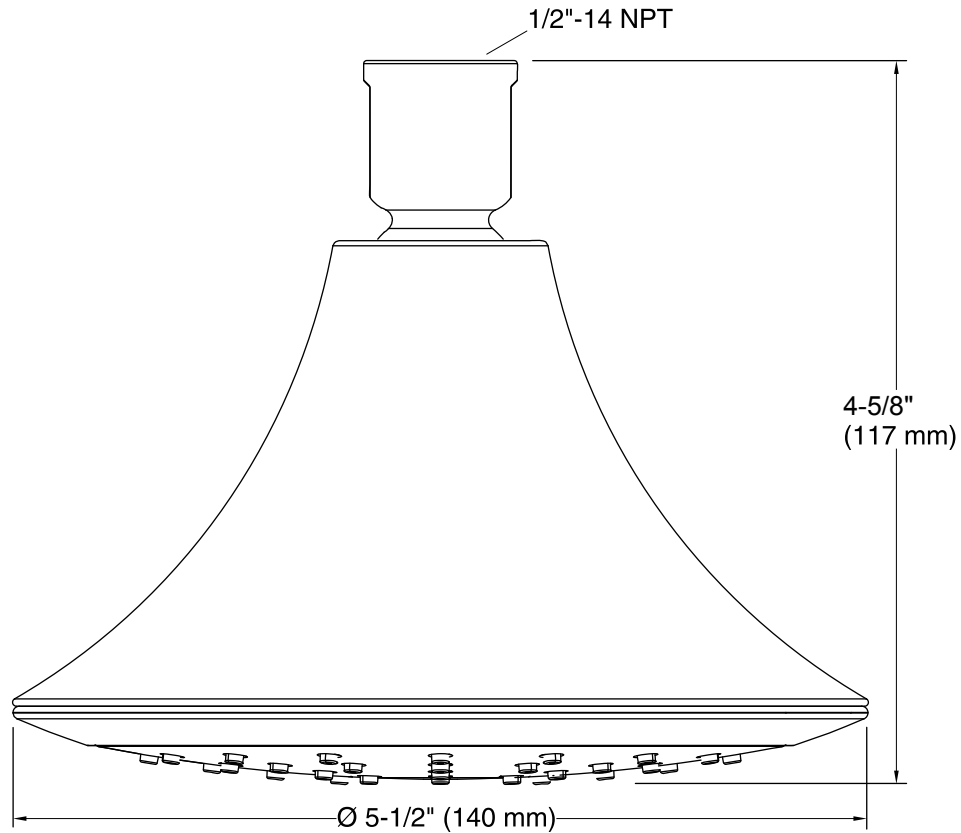

Features

- Katalyst® Spray Technology with air induction ball joint (patent pending).
- Optimized sprayface for maximum performance.
- Single-function showerhead with 48 nozzle 5-1/2" (140 mm) diameter sprayface.
- Complements Forté® Suite.
- MasterClean™ spray nozzles to prohibit mineral build-up for easy cleaning.
- 1/2" - 14 NPT connection.
- Showerarm and flange not included.
- 2.0 gal/min (7.6 l/min) maximum flow rate.

Color tiles intended for reference only.

Color	Code	Description
	G	Brushed Chrome
	BRZ	Oil-Rubbed Bronze

Technical Information

All product dimensions are nominal.

Showerhead/Body Spray:

Rated maximum flow: 2 gal/min (7.6 l/min)