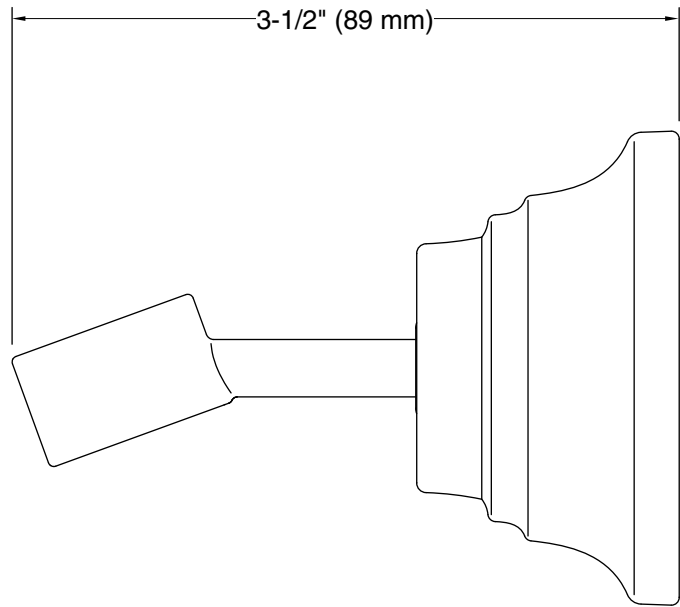

Features

- Handshower holder pivots and rotates to position handshower at desired angle
- Coordinates with Bancroft faucets, accessories, and showering components to complete your bathroom

Material

- Brass
- KOHLER finishes resist corrosion and tarnishing

Technical Information

All product dimensions are nominal.

Installation Type: Wall-mount

Material: Brass

Notes

Install this product according to the installation guide.