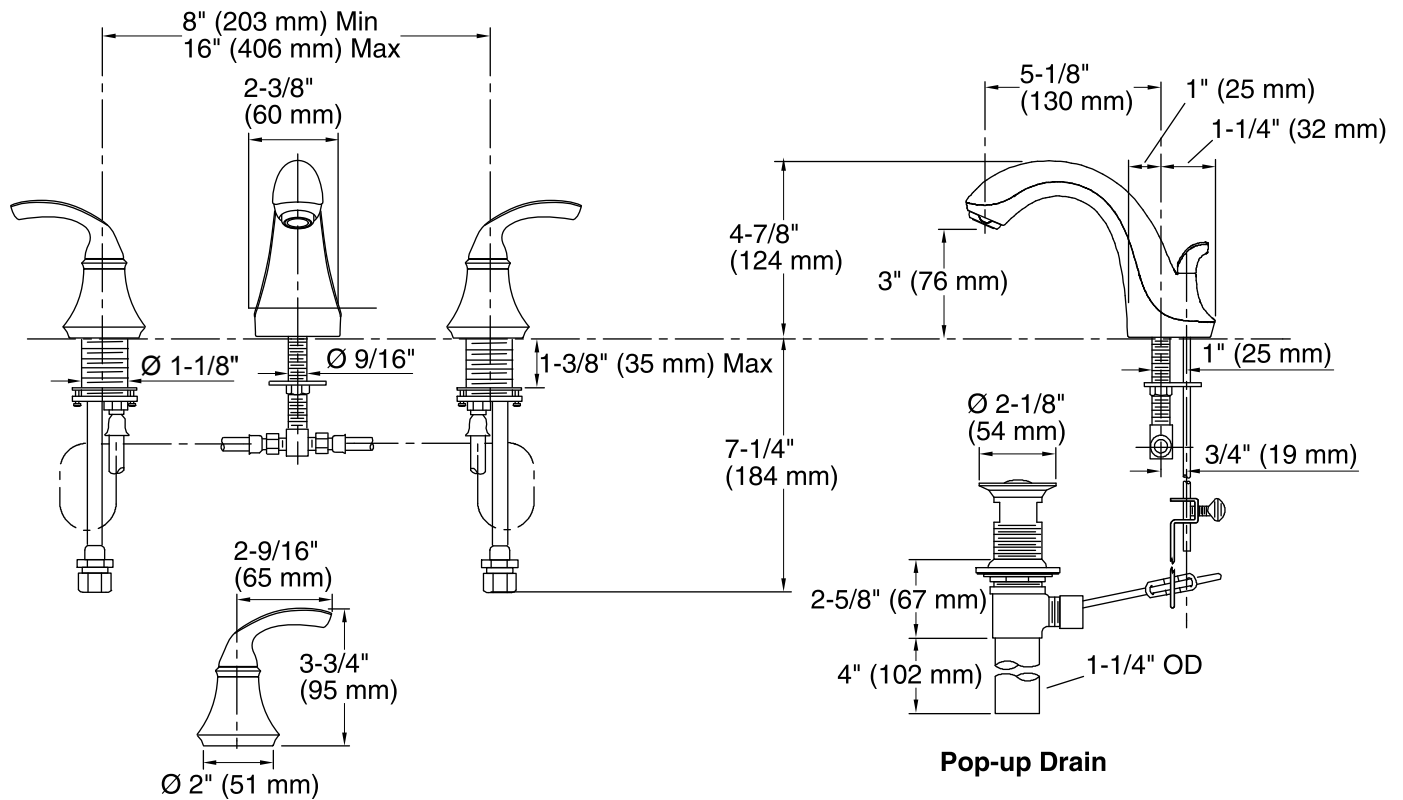

Features

- Metal construction.
- Flexible connections for easy installation.
- Brass valve bodies.
- Pop-up drain with lift rod and tailpiece.
- ADA compliant lever handles.
- Vandal-resistant aerator.
- Red and blue index rings.
- Quarter-turn washerless ceramic disc valves.
- 5-1/8" (13 cm) spout length
- 2.2 gal/min (8.3 l/min) maximum flow rate.

See website for detailed warranty information.

Available Color/Finishes

Color tiles intended for reference only.

Color Code Description

■ CP Polished Chrome

Technical Information

All product dimensions are nominal.

Drain included: YES

Drain tailpiece included: YES

Spout:

Spout reach: 5-1/8" (130 mm)

Handle clearance: 2-9/16" (65 mm)

Faucet:

Flow rate: 2.2 gal/min (8.3 l/min)

Notes