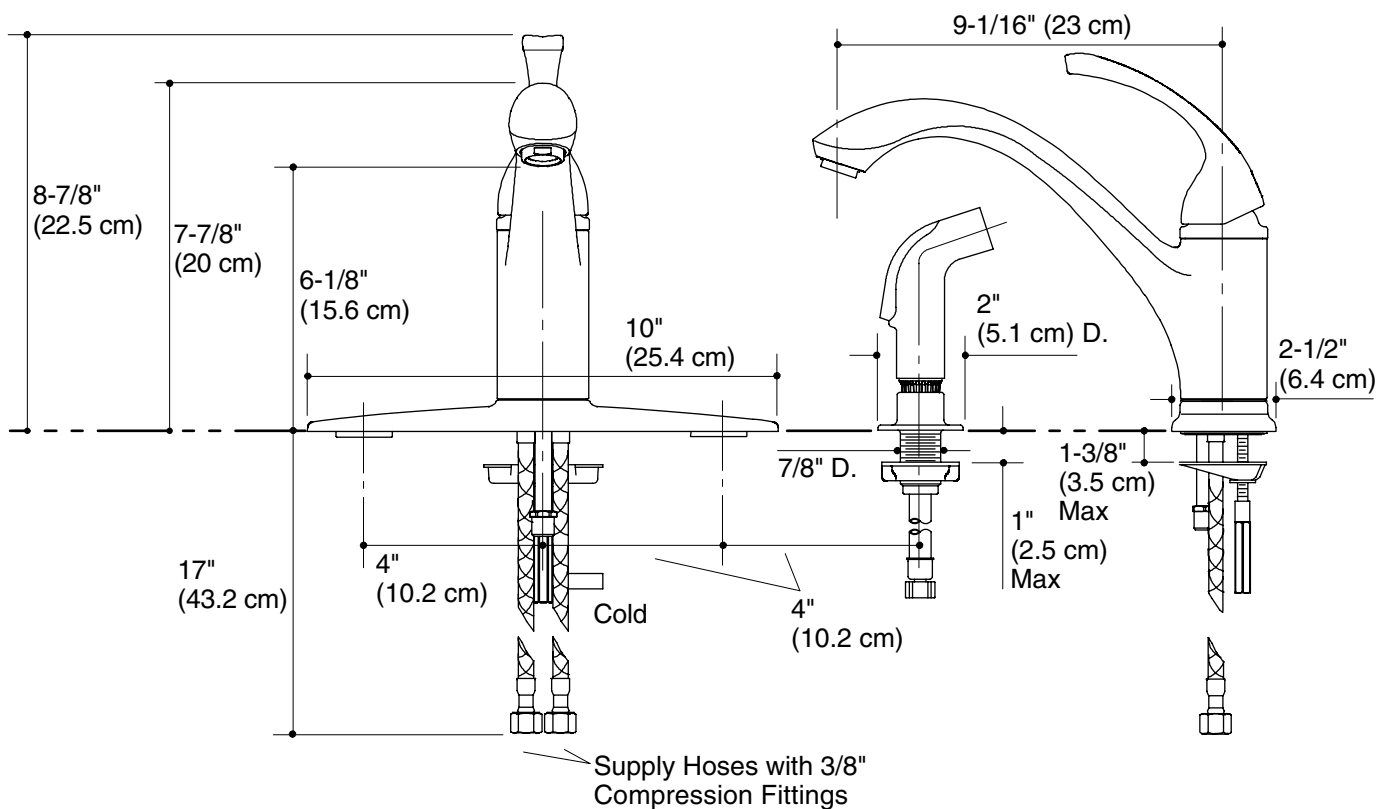

KOHLER® Roughing-In

K-10412
FORTÉ®
KITCHEN SINK FAUCET

Product Information

Applicable product:	
Kitchen sink faucet	K-10412
Lever handle is ADA compliant.	ADA
Optional accessories:	
Sidespray deep roughing-in kit	1030920

Installation Notes

Install this product according to the installation guide.

Lower flow aerators options are available - please refer to the Kohler Price Book.

FORTÉ® KITCHEN SINK FAUCET
1018338-1-C

KOHLER®