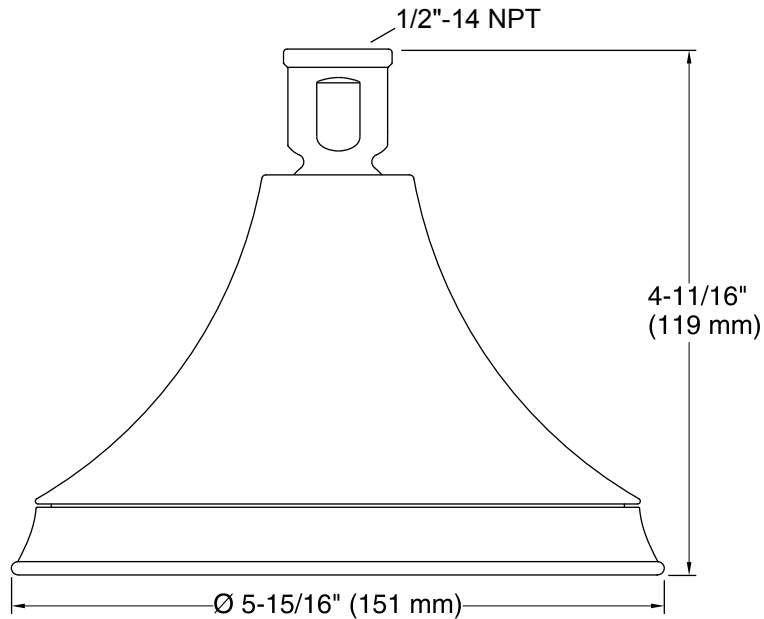

Features

- 3-function showerhead with wide coverage, medium coverage, and concentrated spray options.
- 5-15/16" (151 mm) diameter showerhead.
- Complements Forté® Suite.
- MasterClean™ spray nozzles prohibit mineral buildup for easy cleaning.
- 1/2" - 14 NPT connection.
- 1.75 gal/min (6.6 l/min) maximum flow rate.
- Showerarm and flange not included.

Technical Information

All product dimensions are nominal.

Showerhead:

Rated maximum flow: 1.75 gal/min (6.6 l/min)

Pressure: 80 psi (5.5 bar)

Notes

For use with automatic compensating valves rated at 1.5 gal/min (5.7 l/min) or less.