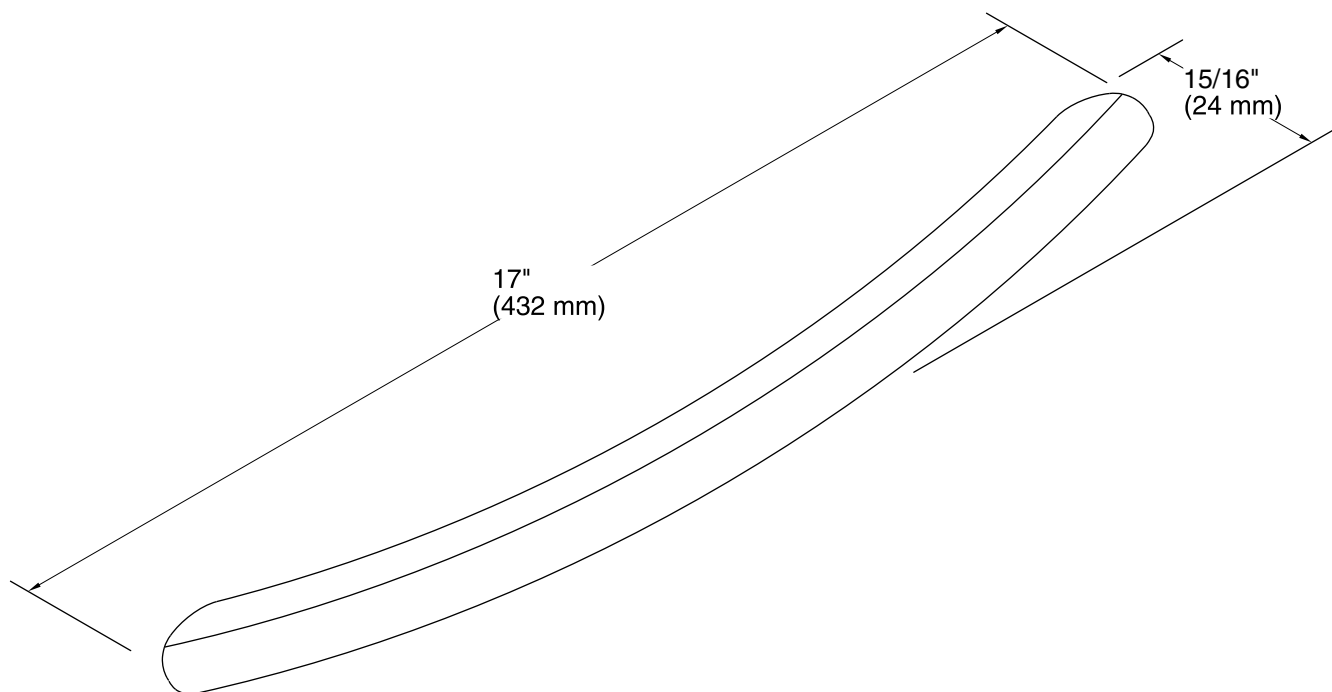

Features

- Brass construction.
- Easy-to-install.
- For use with Elevance Rising Wall baths.

Codes/Standards

ASTM F446

KOHLER® One-Year Limited Warranty

See website for detailed warranty information.

Available Color/Finishes

Technical Information

All product dimensions are nominal.

Notes

Install this product according to the installation guide.