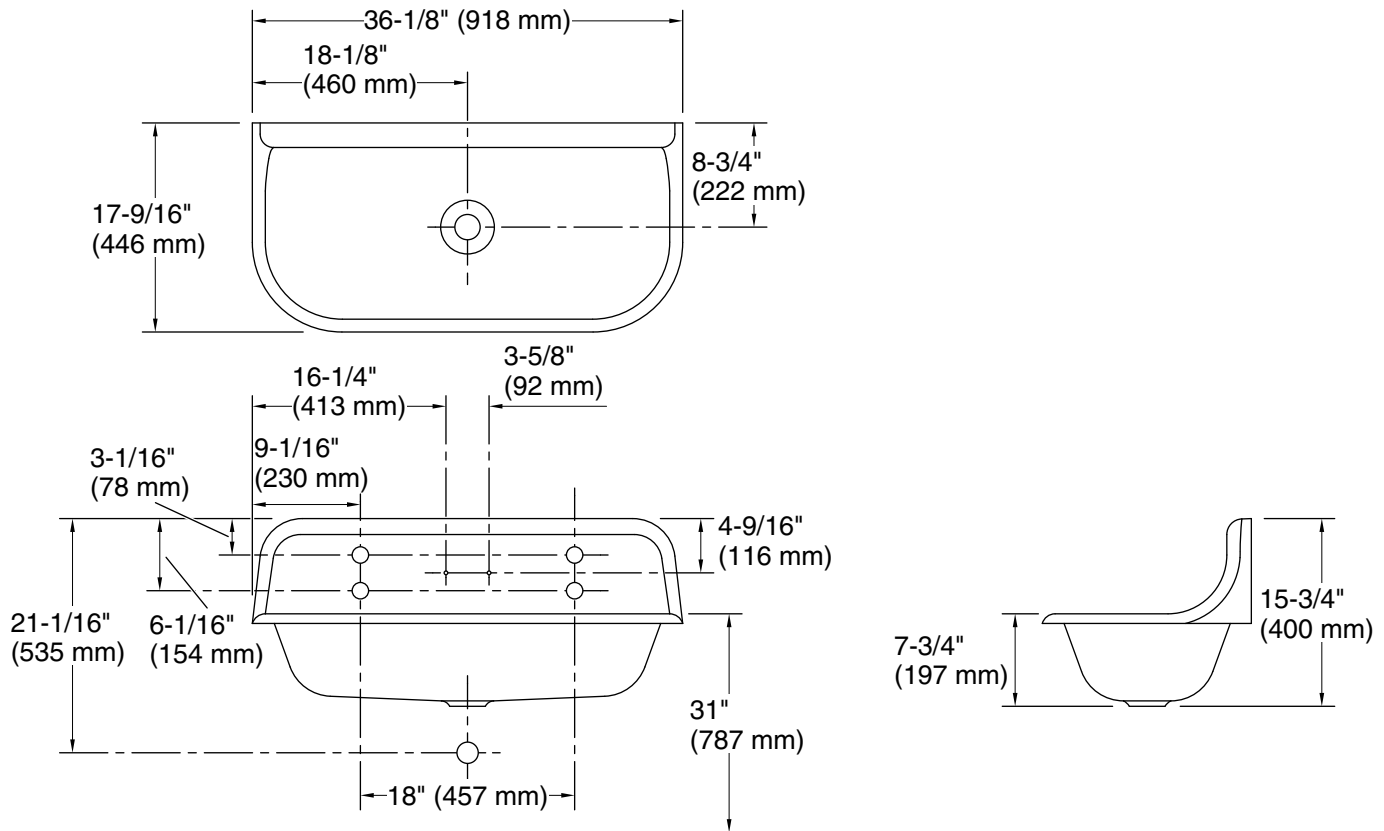

Brockway™

36" wall-mount utility sink
K-3200-PFG

Features

- Single bowl
- 36" (914 mm) total width
- Fresh Green painted underside
- Requires two K-730T70 faucets one K-8880 soap dish (sold separately)

Material

- KOHLER® enameled cast iron
- Acid-resistant enamel finish

Installation

- Wall-mount

Recommended Products/Accessories

- K-8880 Soap Dish
- K-8820 Sink Drain and Strainer
- K-730T70-4AJR Wall-mount lavatory sink faucet, 1.2 gpm
- K-730T70-4AR Wall-mount service sink faucet, 12 gpm
- K-23726 Drain treatment
- K-23725 Cast iron cleaner

Color tiles intended for reference only.

Color	Code	Description
-------	------	-------------

	0	White
---	---	-------

Technical Information

All product dimensions are nominal.

Bowl configuration:	Single
Center(s):	5.5
Bowl area (Only):	Length: 32" (813 mm) Width: 14" (356 mm) Water depth: 7" (178 mm)
Number of deck holes:	4
Faucet hole spacing:	5-1/2" (140 mm)
Faucet hole(s):	1-1/2" (38 mm)
Soap/Lotion hole:	5/16" (8 mm)
Drain hole:	2-1/8" (54 mm)