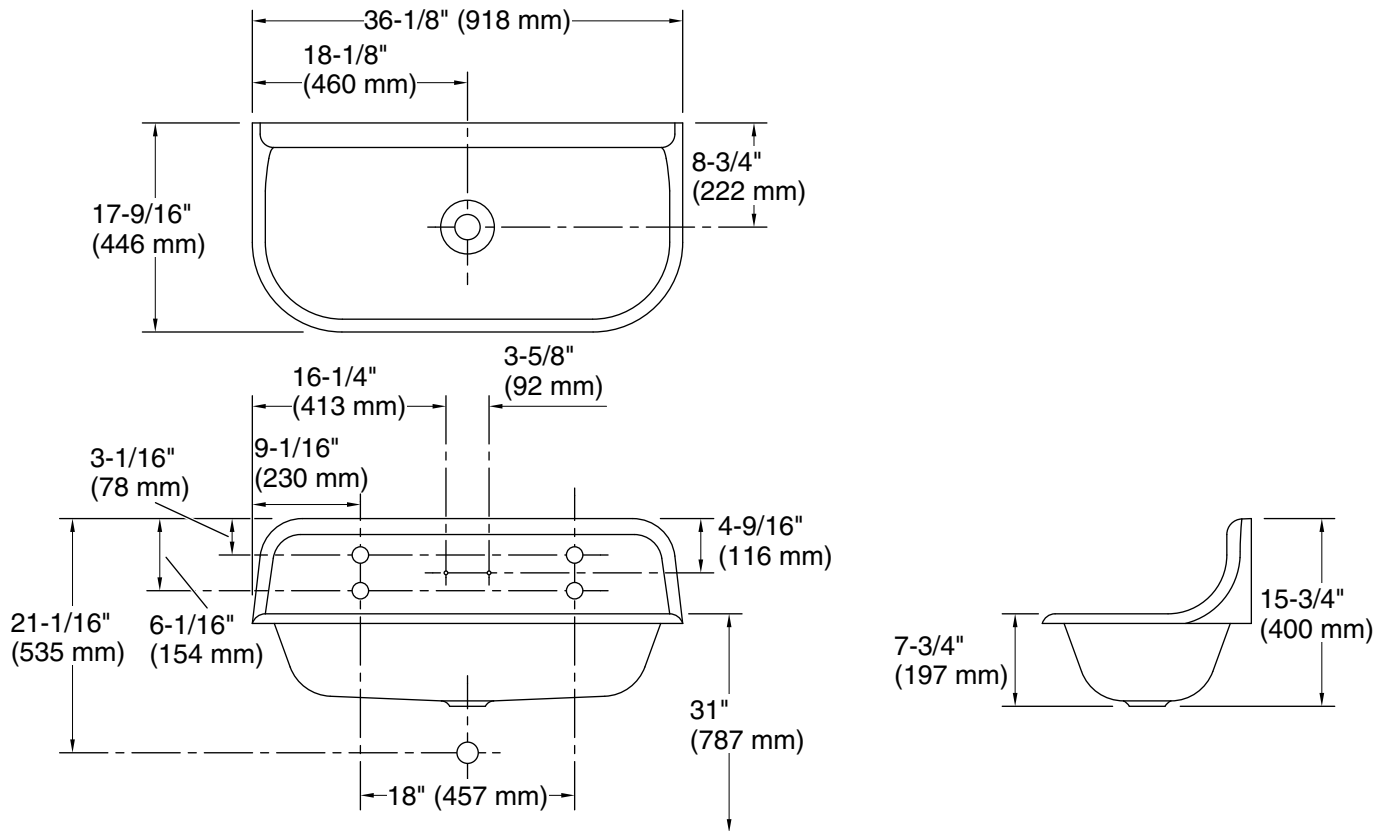

Brockway™

36" wall-mount utility sink
K-3200-PAT

Features

- Single bowl
- 36" (914 mm) total width
- Teal painted underside
- Requires two K-730T70 faucets one K-8880 soap dish (sold separately)

Material

- KOHLER® enameled cast iron
- Acid-resistant enamel finish

For the most current Specification Sheet, go to www.kohler.com USA or www.kohler.ca Canada

2-22-2024 10:12 - US

THE BOLD LOOK
OF **KOHLER**®

Technical Information

All product dimensions are nominal.

Bowl configuration:	Single
Center(s):	5.5
Bowl area (Only):	Length: 32" (813 mm) Width: 14" (356 mm) Water depth: 7" (178 mm)
Number of deck holes:	4
Faucet hole spacing:	5-1/2" (140 mm)
Faucet hole(s):	1-1/2" (38 mm)
Soap/Lotion hole:	5/16" (8 mm)
Drain hole:	2-1/8" (54 mm)