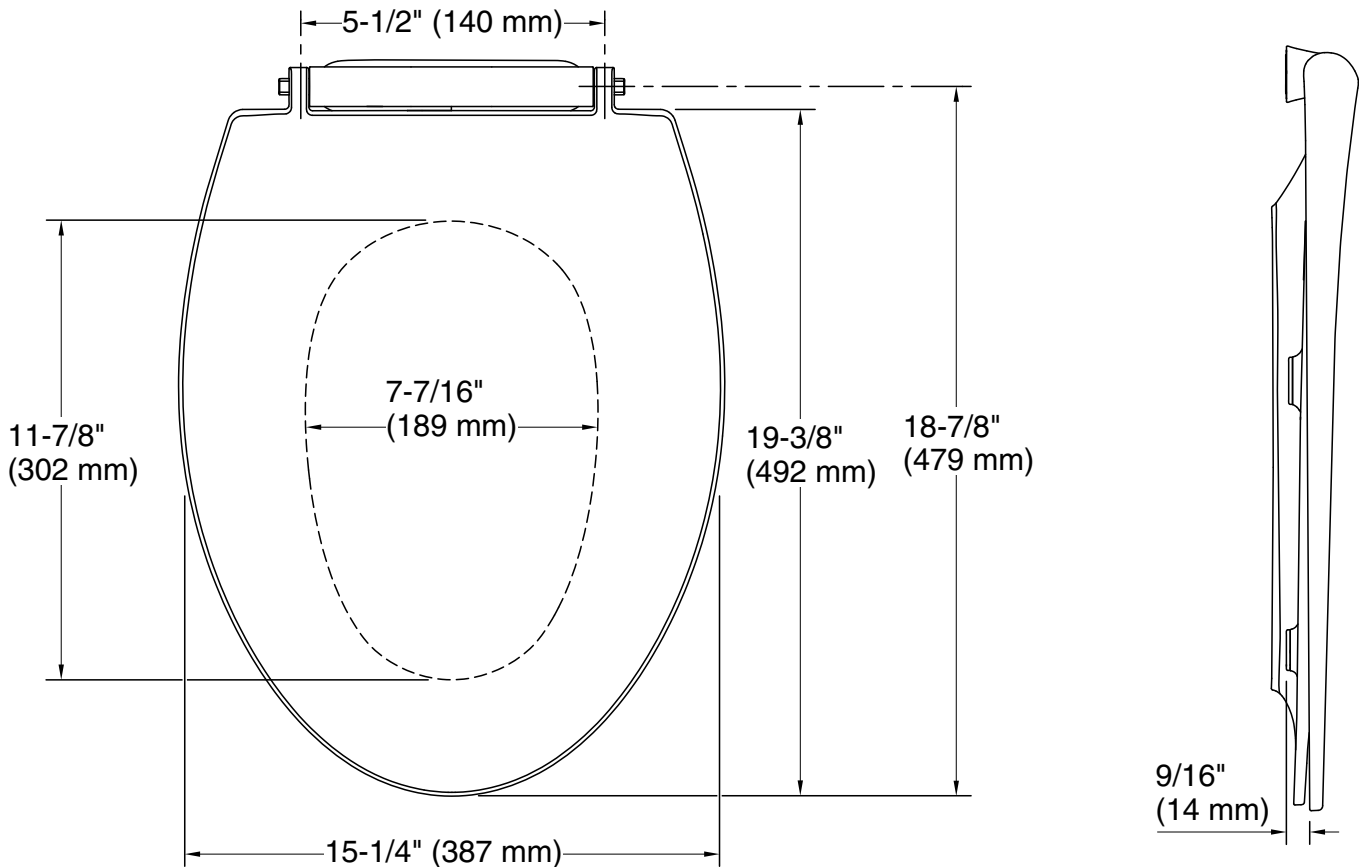

Willow™ Quiet-Close™

Elongated toilet seat
K-30781

Features

- Recommended for use on K-1381 and K-28161 Veil toilets, K-5172 San Souci toilet, K-75790 Persuade toilet, and K-78080 Reach toilet
- Quiet-Close™ elongated lid and seat prevents slamming
- Grip-Tight bumpers hold seat firmly in place
- Grip-Tight installation hardware makes it easy to fasten the seat – everything is done from above the bowl
- Color-matched plastic hinge
- Hinge is concealed by lid when closed to offer a clean profile
- Unit lifts off effortlessly for easy cleaning and clicks back into place when done
- Contoured seat for user comfort
- Thermoset plastic material is strong and durable, allowing for a thin, modern aesthetic with enhanced scratch-resistance

Color	Code	Description
-------	------	-------------

	0	White
---	---	-------

Technical Information

All product dimensions are nominal.

Seat shape type: Elongated
Seat front type: Closed-front
Seat-mounting holes: 5-1/2" (140 mm)