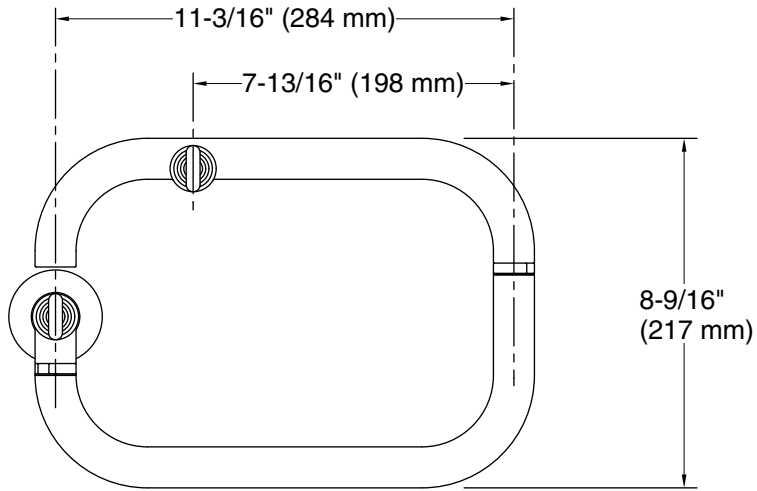

Features

- Articulating spout with 360° rotation offers superior clearance for filling pots on cooktops and ranges
- Single knob handle with main knob handle shutoff
- 3.2 gpm (12.1 lpm) flow rate at 60 psi (4.14 bar)
- KOHLER® ceramic disc valves exceed industry longevity standards for a lifetime of durable performance
- Coordinates with other products in the Components collection

Technical Information

All product dimensions are nominal.

Notes

Install this product according to the installation guide.