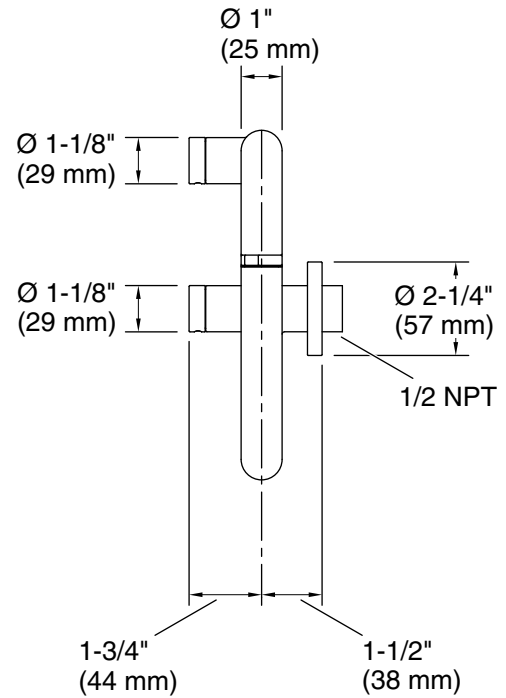

Features

- Articulating spout with 360° rotation offers superior clearance for filling pots on cooktops and ranges
- Single knob handle with main knob handle shutoff
- 3.2 gpm (12.1 lpm) flow rate at 60 psi (4.14 bar)
- KOHLER® ceramic disc valves exceed industry longevity standards for a lifetime of durable performance
- Coordinates with other products in the Components collection

Technical Information

All product dimensions are nominal.

Notes

Install this product according to the installation guide.