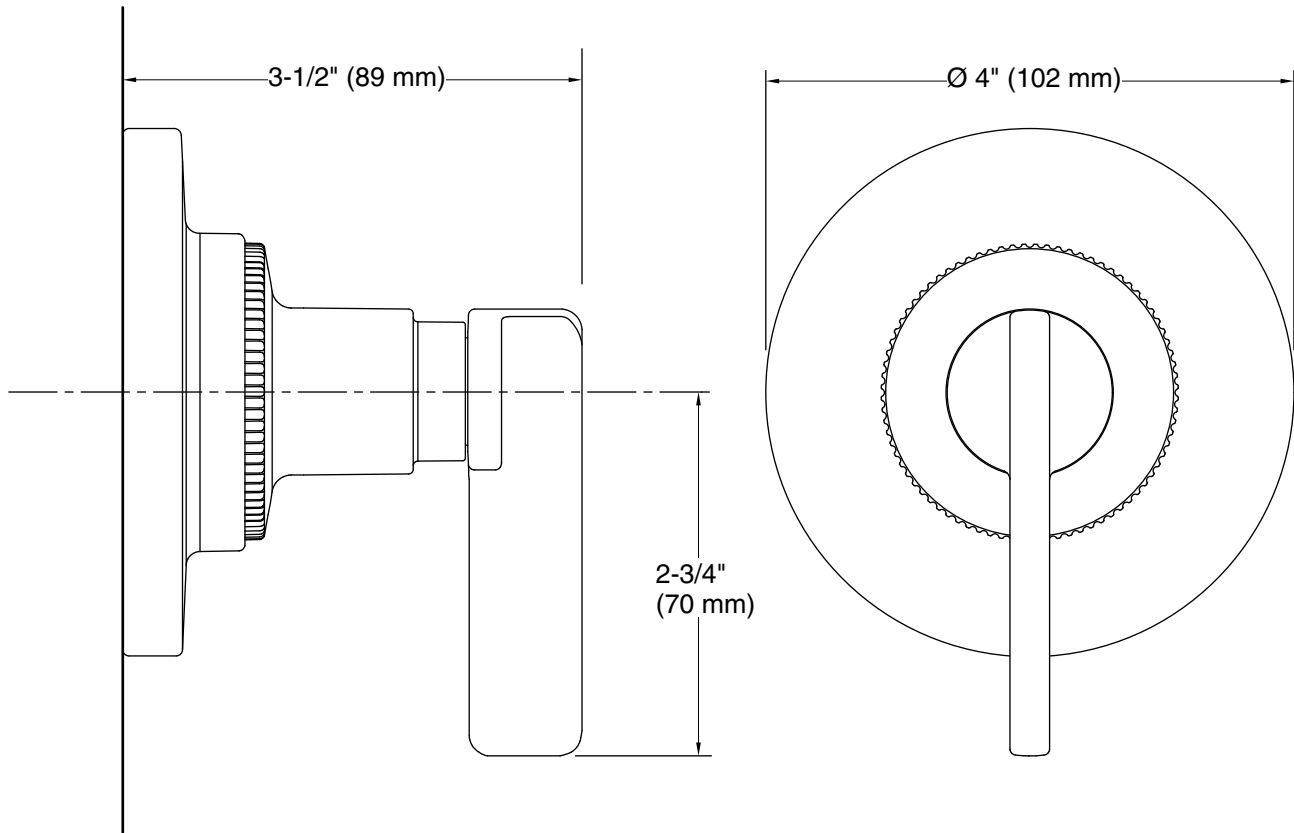

Features

- Designed in collaboration with Studio McGee
- Single lever handle controls flow to outlets
- 360° handle rotation with three-outlet operation
- 120° handle rotation with two-outlet operation
- When used with K-728 Series MasterShower® diverter valves, handle controls flow to two or three outlets individually or any two outlets at a time
- When used with K-737 series MasterShower® diverter valves, handle controls flow to two or three outlets individually (only one outlet at a time)
- Coordinates with other products in the Castia collection

Required Products/Accessories

K-728-K 3/4" Two- or Three-Way Transfer Valve

or

K-737-K 3/4" Two- or Three-Way Diverter Valve

Recommended Products/Accessories

K-23723 Faucet cleaner

Codes/Standards

ASME A112.18.1/CSA B125.1

Technical Information

All product dimensions are nominal.

Drain included: No

Notes

Install this product according to the installation instructions.