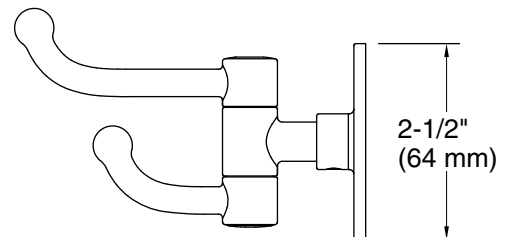

Technical Information

All product dimensions are nominal.

Material: Zinc, Plastic

Notes

Install this product according to the installation instructions.

CAUTION: Risk of personal injury. Do not install these products in any area where they are likely to be used inadvertently as a grab bar or support bar. These products are not designed or intended for use as a grab bar or support bar.