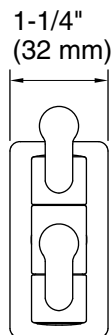

Technical Information

All product dimensions are nominal.

Material: Zinc, Plastic

Notes

Install this product according to the installation instructions.

CAUTION: Risk of personal injury. Do not install these products in any area where they are likely to be used inadvertently as a grab bar or support bar. These products are not designed or intended for use as a grab bar or support bar.