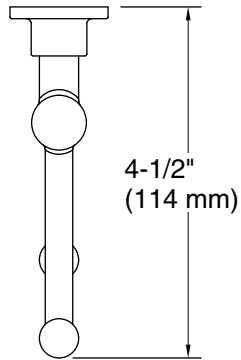

- K-35925 18" towel bar
- K-35926 24" towel bar
- K-35928 Towel ring
- K-35929 Pivoting toilet paper holder

Codes/Standards

None Applicable

KOHLER® Faucet Lifetime Limited Warranty

See website for detailed warranty information.

Technical Information

All product dimensions are nominal.

Material: Zinc, Plastic

Notes

Install this product according to the installation instructions.

CAUTION: Risk of personal injury. Do not install these products in any area where they are likely to be used inadvertently as a grab bar or support bar. These products are not designed or intended for use as a grab bar or support bar.