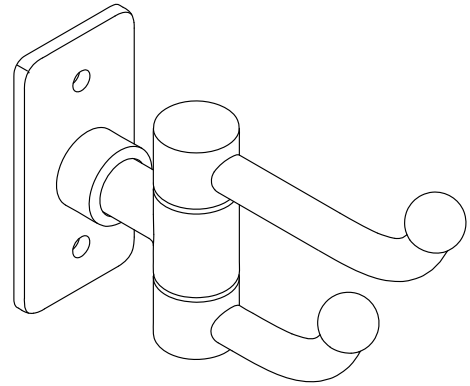

Castia™ by Studio McGee

Double robe hook
K-35927

Features

- Designed in collaboration with Studio McGee
- Double robe hook provides convenient hanging storage of robes, towels, and other bath items
- Coordinates with other products in the Castia collection

- K-35925 18" towel bar
- K-35926 24" towel bar
- K-35928 Towel ring
- K-35929 Pivoting toilet paper holder

Codes/Standards

None Applicable

KOHLER® Faucet Lifetime Limited Warranty

See website for detailed warranty information.