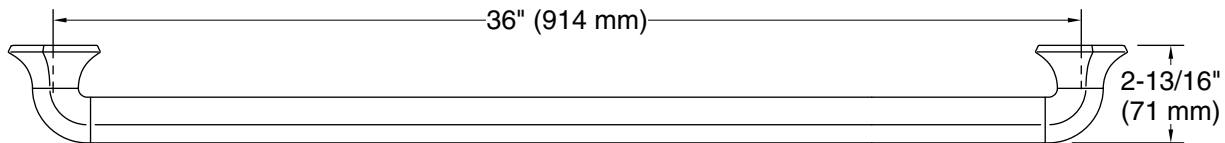

Technical Information

All product dimensions are nominal.

Material: Stainless Steel

Notes

ADA compliant when installed to the specific requirements of these regulations.