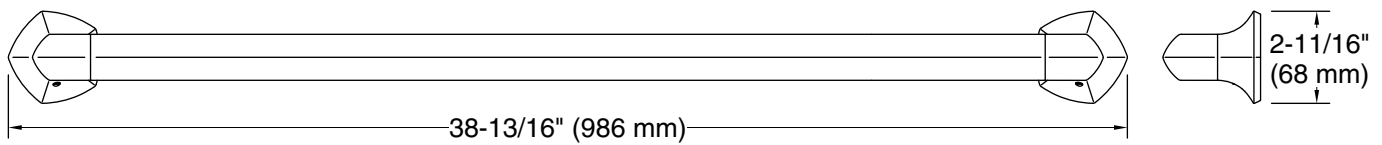

Technical Information

All product dimensions are nominal.

Material: Stainless Steel

Notes

ADA compliant when installed to the specific requirements of these regulations.