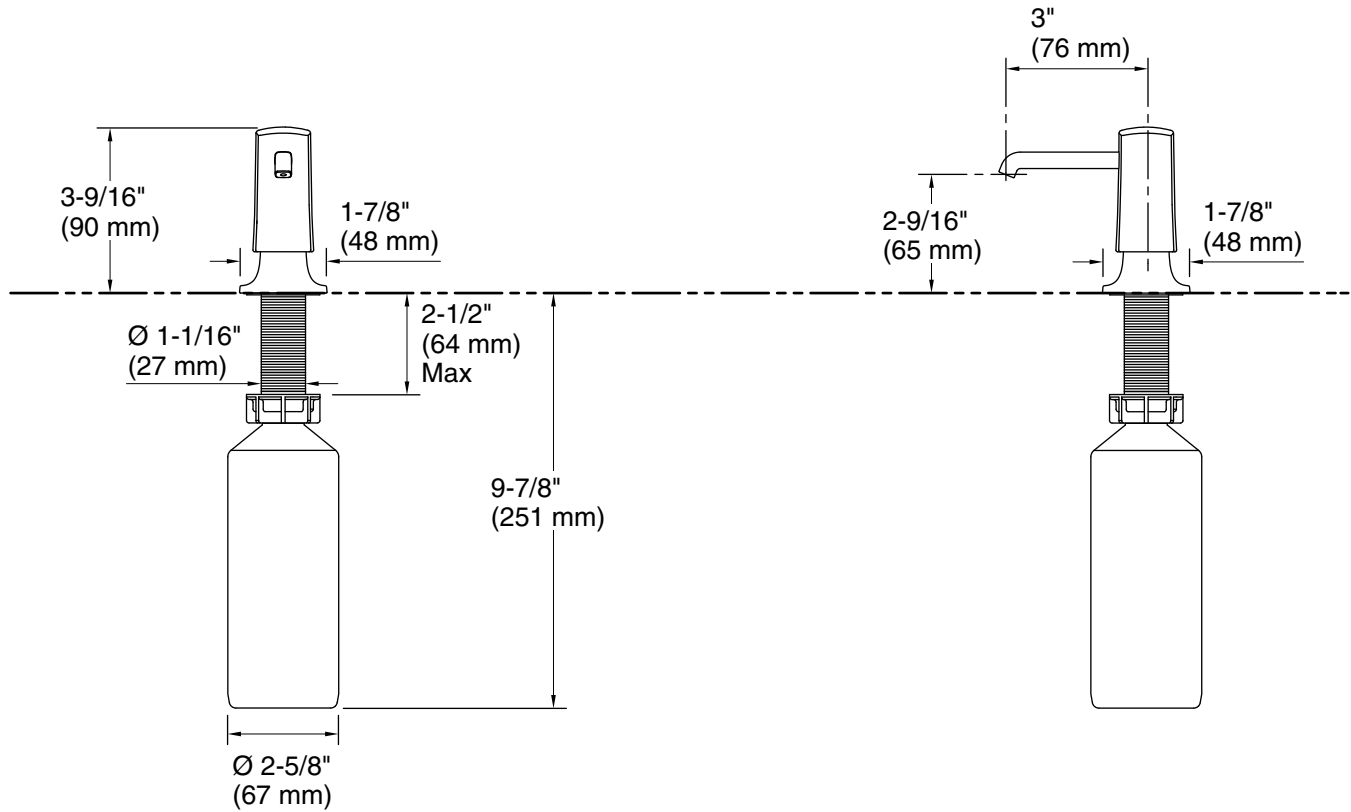

Features

- Holds up to 16 ounces of soap or lotion; refillable from top
- Greater thread length is suitable for use with thicker countertops
- Coordinates with the Graze™ kitchen faucet collection

Material

Technical Information

All product dimensions are nominal.

Installation Type: Deck-mount, Undercounter

Material: Brass/Plastic