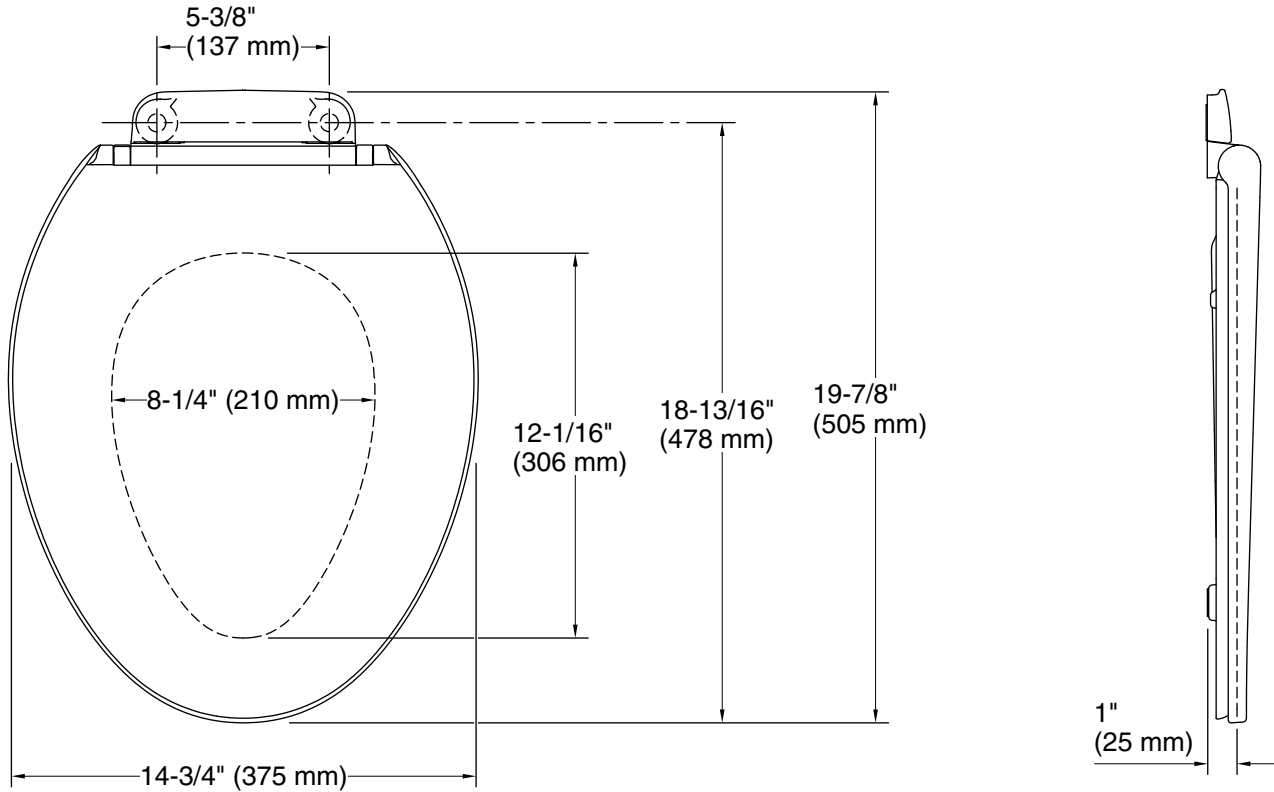

Glissade™
ReadyLatch™ Quiet-Close™ elongated toilet seat
K-27331

Features

- Lid design extends over toilet seat to create a clean, sleek look
- Grip-Tight installation hardware makes it easy to fasten the seat – everything is done from above the bowl
- Grip-Tight bumpers hold seat firmly in place
- ReadyLatch™ hinge provides a positive lock/unlock latch to securely hold seat in position, yet seat easily removes for cleaning or adjusting fit
- Single-hinge cover simplifies cleaning
- Quiet-Close™ elongated lid and seat prevents slamming
- Contoured seat for user comfort
- Color-matched plastic hinges

Color Code Description

	0	White
	96	Biscuit

Technical Information

All product dimensions are nominal.

Seat shape type: Elongated
Seat front type: Closed-front
Seat-mounting holes: 5-7/16" (137 mm)

Notes

Install this product according to the installation instructions.