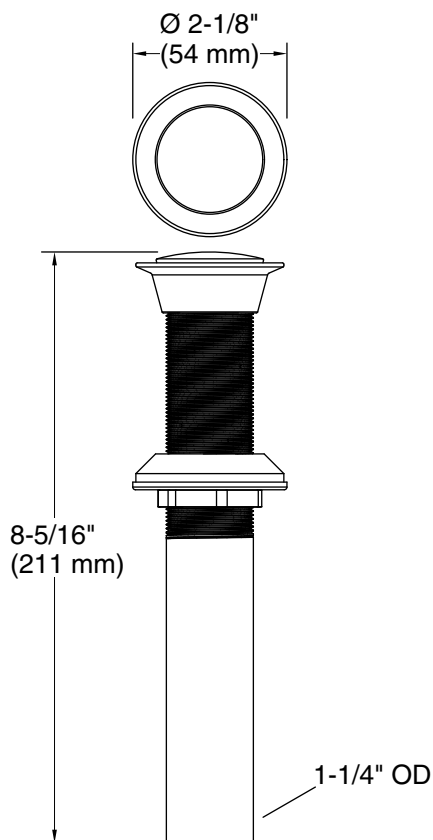

Features

- Without overflow
- 1-1/4" (32 mm) connection

Material

- Premium metal construction for durability and reliability
- KOHLER® finishes resist corrosion and tarnishing

Recommended Products/Accessories

- K-23726 Drain treatment
- K-23723 Faucet cleaner

Codes/Standards

ASME A112.18.2/CSA B125.2

KOHLER® One-Year Limited Warranty

See website for detailed warranty information.

Technical Information

All product dimensions are nominal.