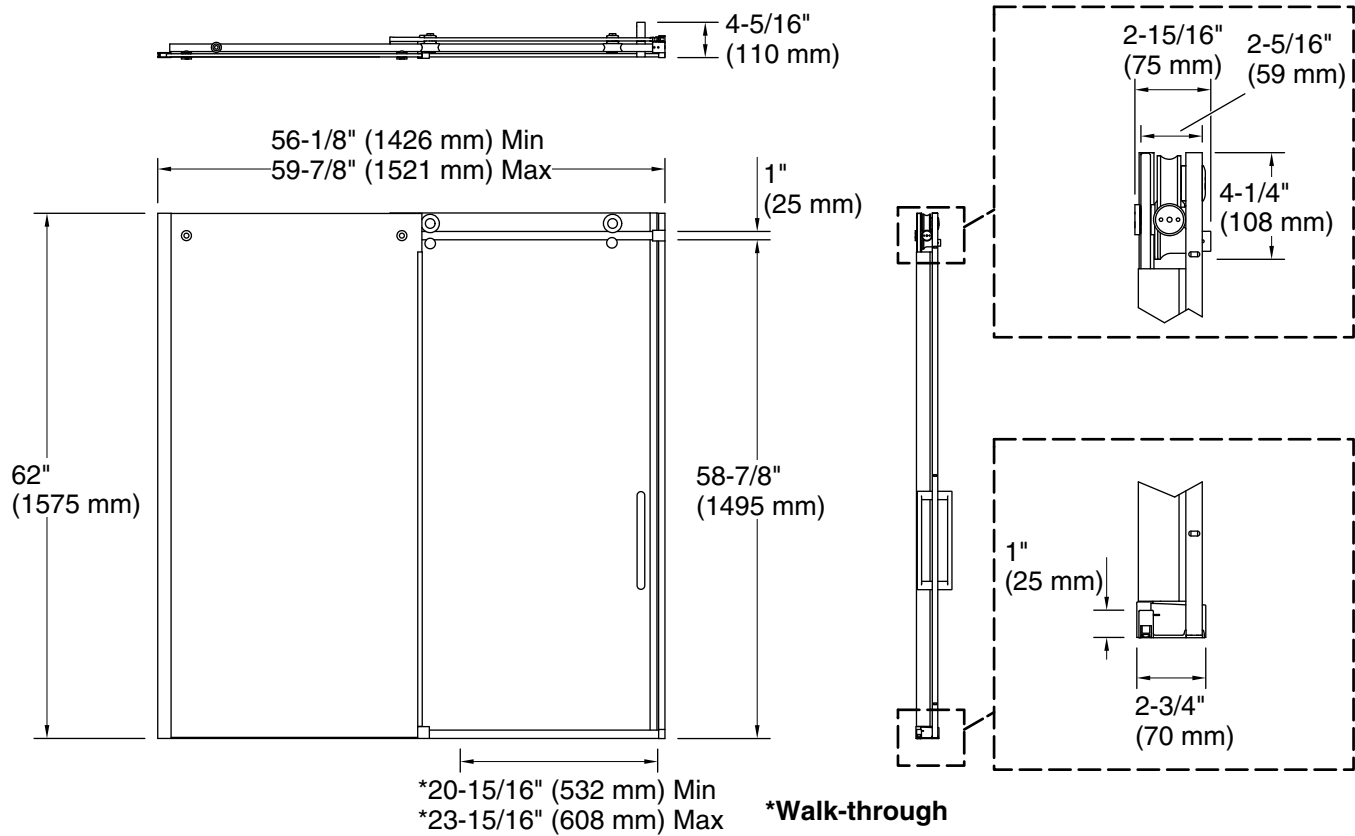

Technical Information

All product dimensions are nominal.

Installation type: For bath installation

Base-To-Wall 3/8" (10 mm)

Radius – Max:

Glass coating: CleanCoat+

Notes

The vertical opening should be a minimum of 64" (1626 mm) to allow for installation clearance.