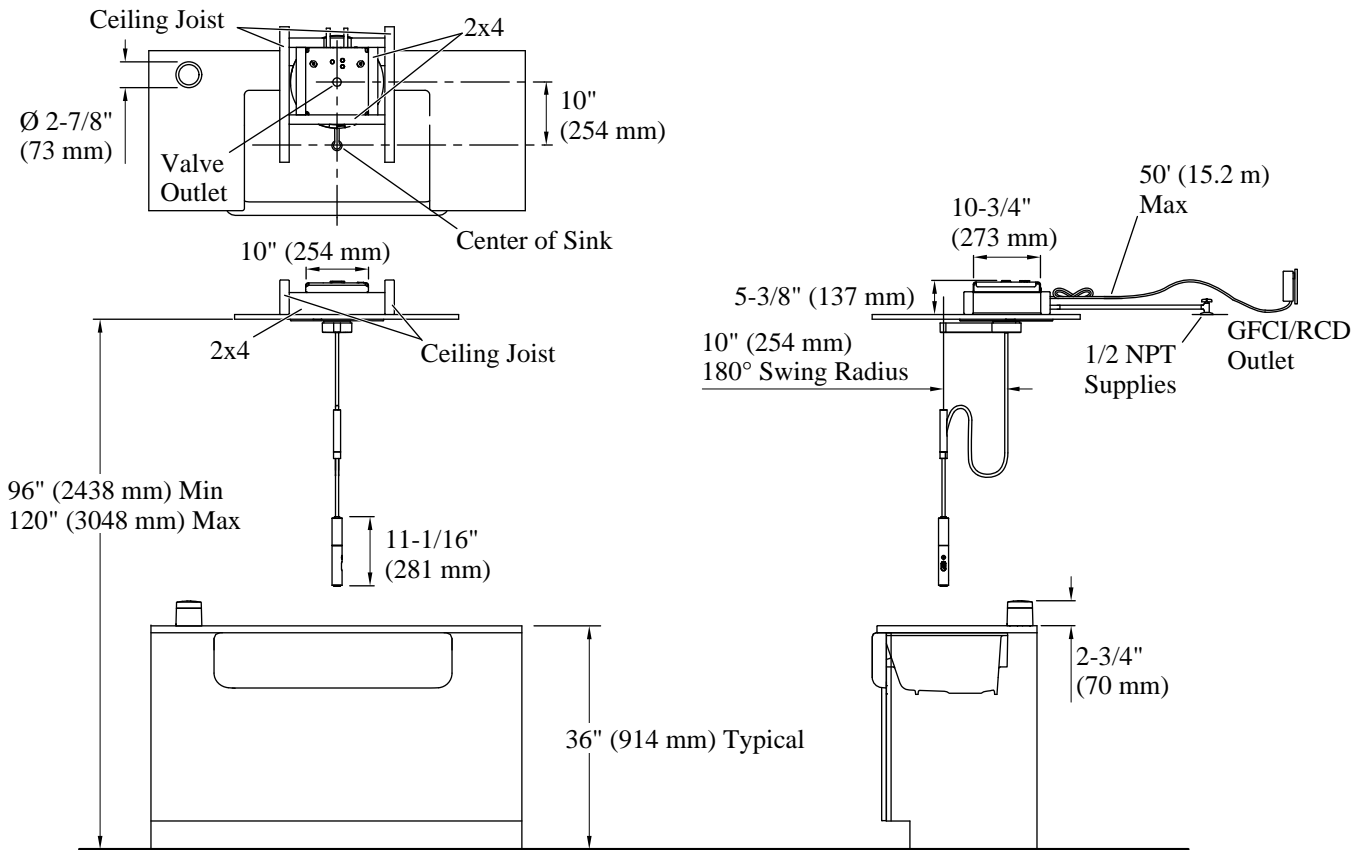

Required Electrical Service

One dedicated circuit required.

Controller module: 110/220 V, 50/60 Hz

Technical Information

All product dimensions are nominal.

Power source: Battery - DC, included

Charge voltage: USB 5 V

Charge time: 4 hours

Pressure/fixture Supply Requirements

Fixture pressure max (static): 120 psi (827.4 kPa)

Fixture pressure min (static): 20 psi (137.9 kPa)

Notes

Install this product according to the installation instructions.

This faucet should not be installed in a location where there is a vaulted ceiling.

The rough-in box must be installed in line with the ceiling joists. Angular installation can damage the structural integrity of the ceiling joists.

Access must be provided for supply stops and electrical outlet.

The ceiling must be level.