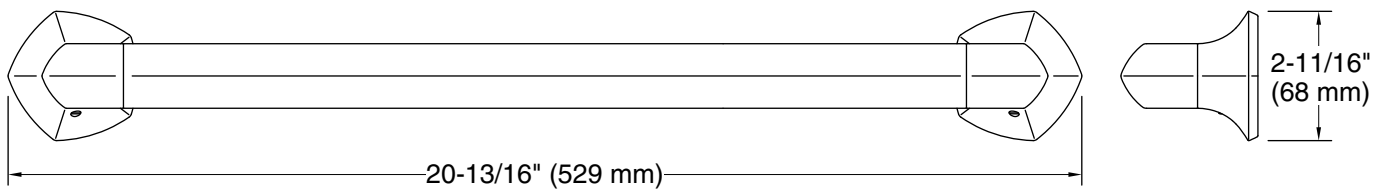

Technical Information

All product dimensions are nominal.

Material: Stainless Steel

Notes

ADA compliant when installed to the specific requirements of these regulations.