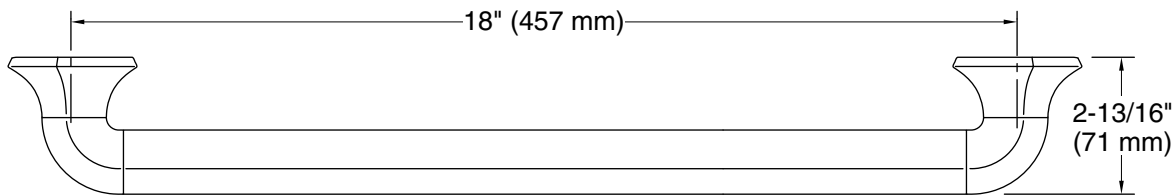

Features

- 18" (457 mm) bar
- Provides minimum 300 lb load capacity
- Part of the Occasion bathroom faucet and accessory collection

Material

- Premium metal construction for durability and reliability
- KOHLER® finishes resist corrosion and tarnishing

Technical Information

All product dimensions are nominal.

Material: Stainless Steel

Notes

ADA compliant when installed to the specific requirements of these regulations.