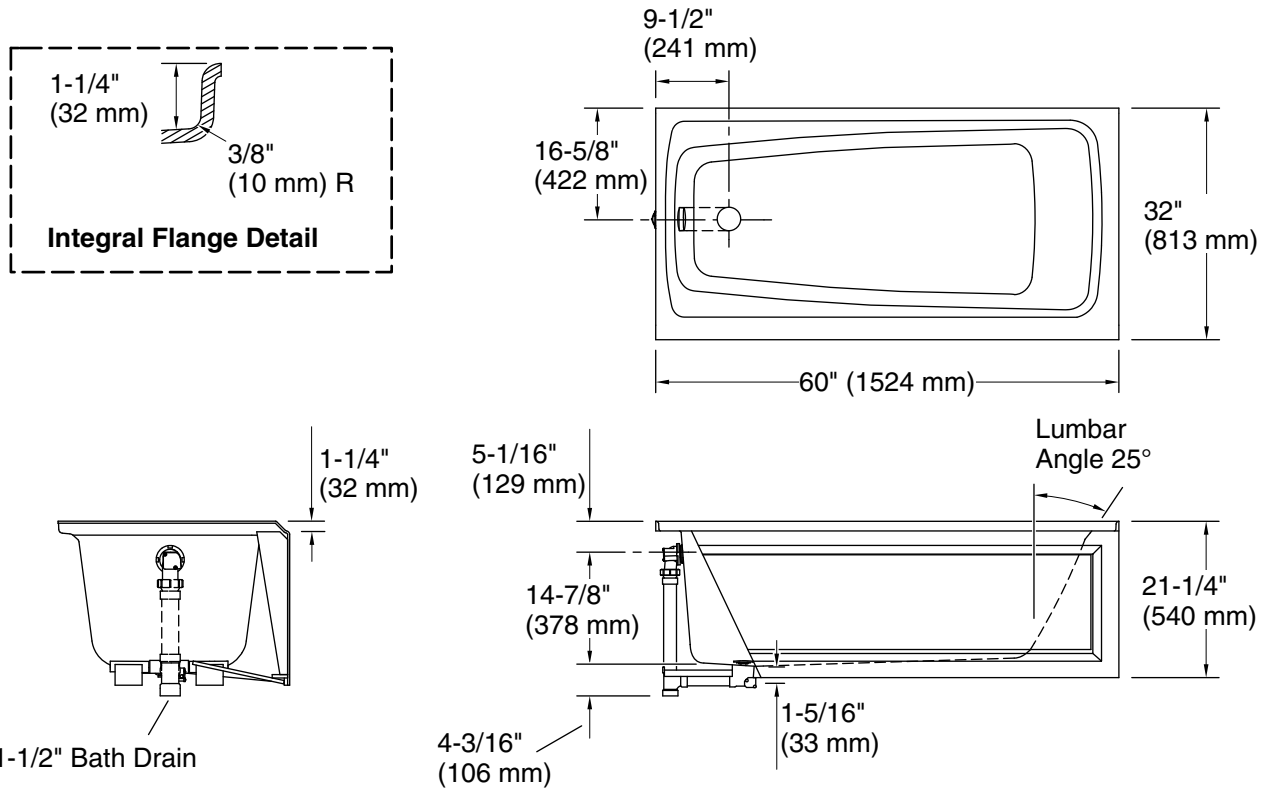

Features

- Clean, crisp lines blend into soft angles to create a uniquely sophisticated bath that works with any decor
- Integral lumbar support
- Integral apron creates a clean, finished look
- Integral flange helps prevent water from seeping behind wall and simplifies alcove installation

Material

- Acrylic

Installation

- Alcove
- Left drain

Recommended Products/Accessories

- K-7213 27" Cable Bath Drain
- K-7259 Brass toe tap bath drain

Codes/Standards

- CSA B45.5/IAPMO Z124
- ASTM E162
- ASTM E662
- IAPMO Certification

Technical Information

All product dimensions are nominal.

Drain location:	Left
Weight:	72 lbs (32.7 kg)
Minimum floor load:	38.6 lbs/ft ² (188.5 kg/m ²)
Water depth:	14-7/8" (377 mm)
Water capacity:	50 gal (189.3 L)
Minimum flat for door:	2-1/8" (54 mm)

Notes

Measure your actual product for rough-in details.

Install this product according to the installation instructions.

The hot water supply should be 70% of the capacity of the bath or greater. Installations will vary.