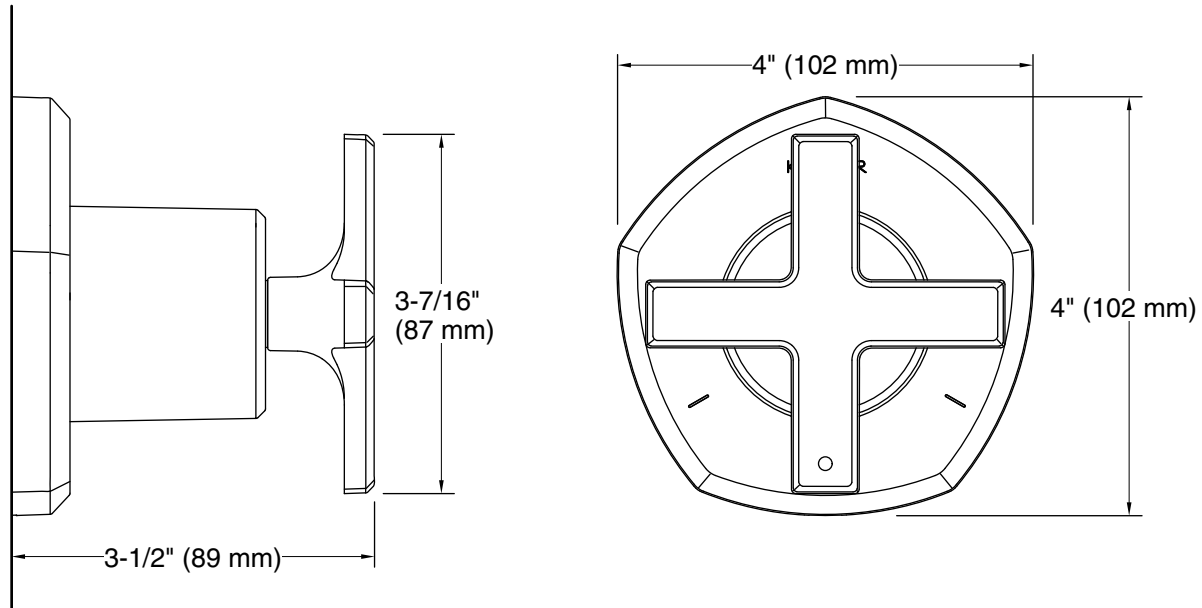

Technical Information

All product dimensions are nominal.

Drain included: No

Notes

ADA, OBC, CSA B651 compliant when installed to the specific requirements of these regulations.