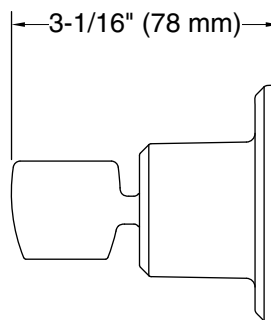

Features

- For use with a handshower and hose (sold separately)
- Handshower holder fits most handshowers
- Handshower holder pivots and rotates to position handshower at desired angle
- Part of the Occasion bathroom faucet and accessory collection

Technical Information

All product dimensions are nominal.

Drain included: No