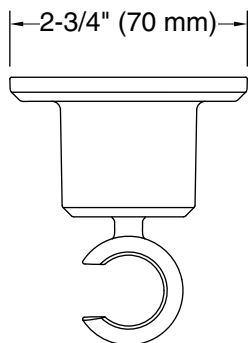

Features

- For use with a handshower and hose (sold separately)
- Handshower holder fits most handshowers
- Handshower holder pivots and rotates to position handshower at desired angle
- Part of the Occasion bathroom faucet and accessory collection

Technical Information

All product dimensions are nominal.

Drain included: No