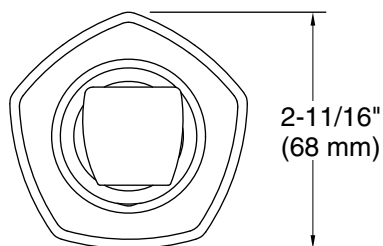

Features

- For use with a handshower and hose (sold separately)
- Handshower holder fits most handshowers
- Handshower holder pivots and rotates to position handshower at desired angle
- Part of the Occasion bathroom faucet and accessory collection

Technical Information

All product dimensions are nominal.

Drain included: No