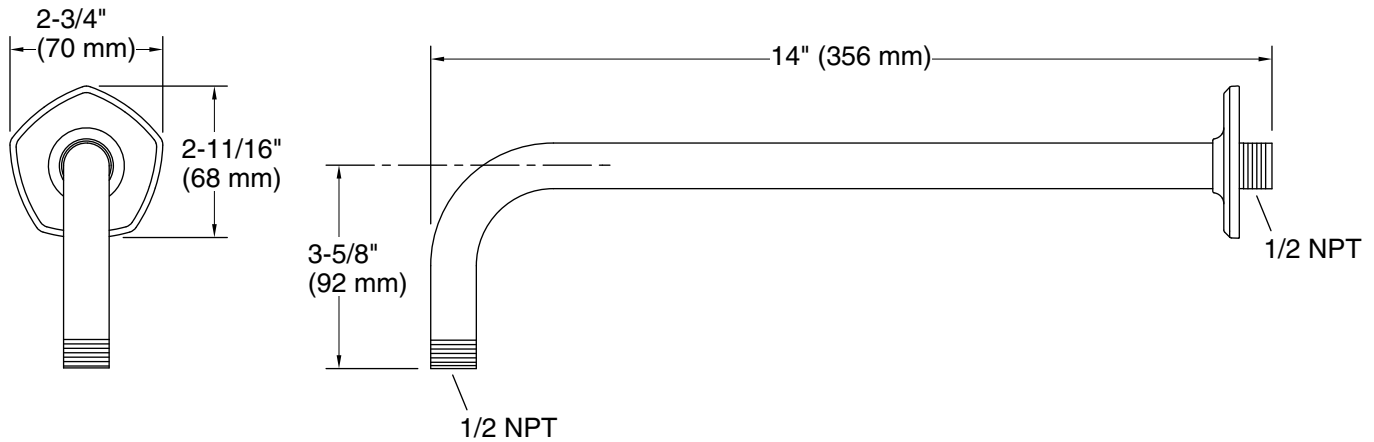

Features

- 15" (381 mm) x 2-3/4" (70 mm) x 2-3/4" (70 mm)
- Part of the Occasion bathroom faucet and accessory collection

Material

- Durable metal construction
- KOHLER® finishes resist corrosion and tarnishing

Installation

- 1/2 -14 NPT connection
- Wall-mount

Recommended Products/Accessories

K-23723 Faucet cleaner

Codes/Standards

None Applicable

KOHLER® Faucet Lifetime Limited Warranty

See website for detailed warranty information.

Technical Information

All product dimensions are nominal.