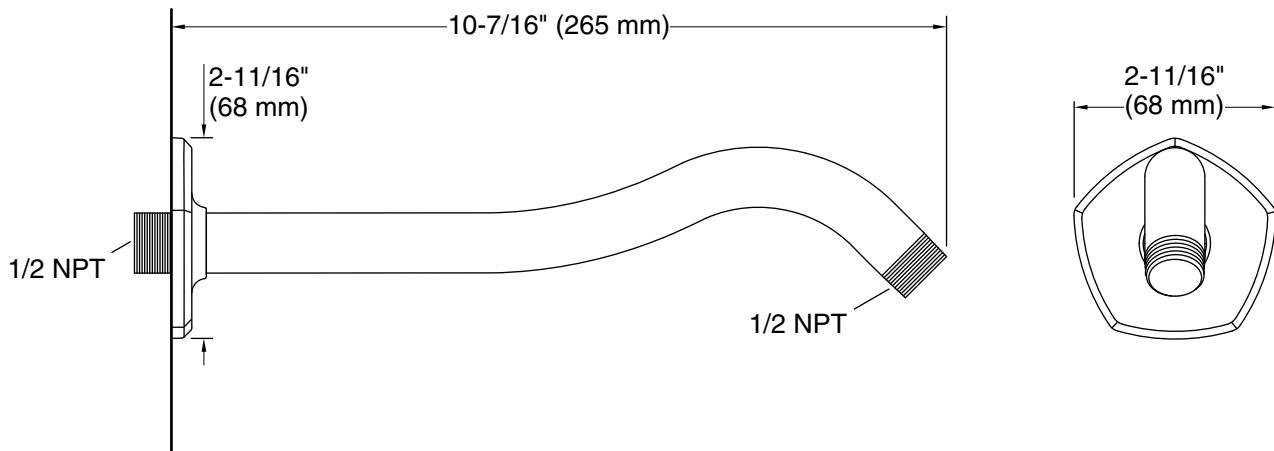

Features

- Part of the Occasion bathroom faucet and accessory collection
- 10-1/2" (267 mm) x 2-3/4" (70 mm) x 2-3/4" (70 mm)

Material

- Durable metal construction
- KOHLER® finishes resist corrosion and tarnishing

Technical Information

All product dimensions are nominal.