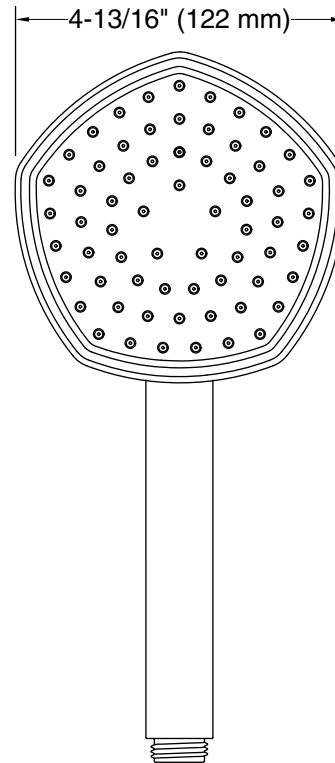

### Recommended Products/Accessories

- K-9514 60" Shower Hose
- K-8593 72" Shower Hose
- K-26309 Wall-mount handshower holder
- K-26310 Wall-mount handshower holder with supply elbow and check valve
- K-26312 32-1/8" sidebar
- K-26313 40" sidebar
- K-26314 31-1/2" deluxe sidebar with integrated water supply
- K-23723 Faucet cleaner

### Technical Information

All product dimensions are nominal.