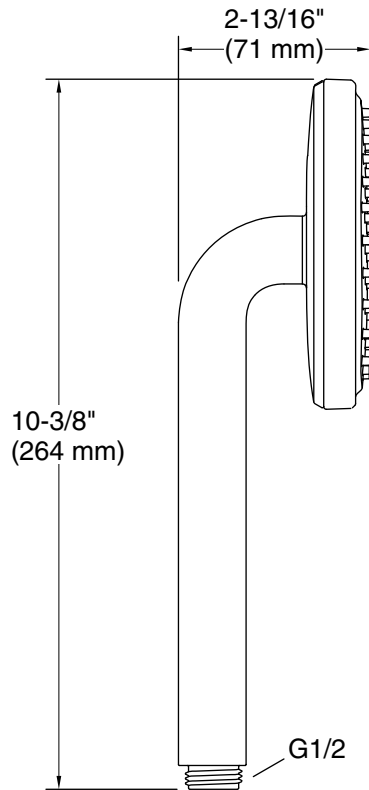

### Installation

- G 1/2 inlet and outlet
- Requires shower hose (sold separately)
- Bracket or sidebar required for wall-mount installation
- Deck-mount holder required for deck-mount installation

### Recommended Products/Accessories

- K-9514 60" Shower Hose
- K-8593 72" Shower Hose
- K-26309 Wall-mount handshower holder
- K-26310 Wall-mount handshower holder with supply elbow and check valve
- K-26312 32-1/8" sidebar
- K-26313 40" sidebar
- K-26314 31-1/2" deluxe sidebar with integrated water supply
- K-23723 Faucet cleaner

### Technical Information

All product dimensions are nominal.