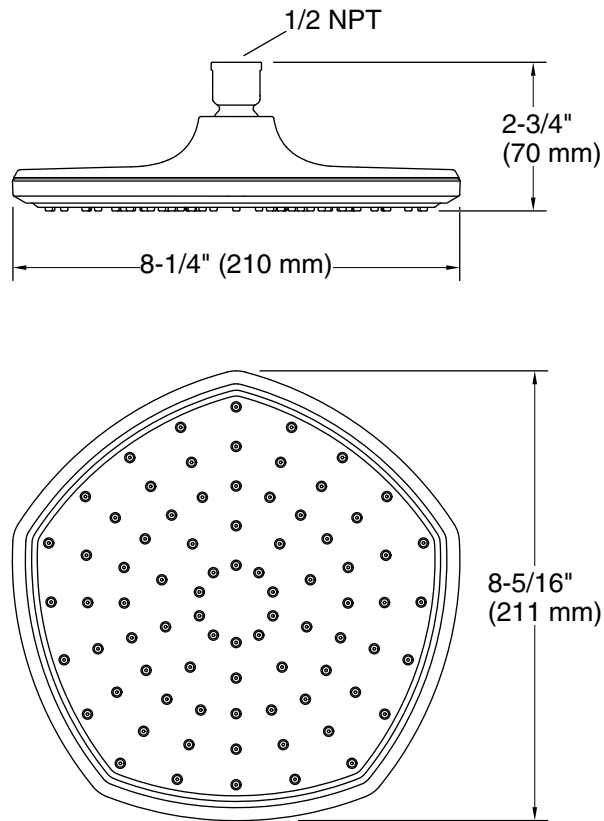

Technical Information

All product dimensions are nominal.

Showerhead/Body Spray:

Rated maximum flow: 1.75 gal/min (6.6 l/min)

flow:

Pressure: 80 psi (5.5 bar)

Notes

For use with automatic compensating valves rated at 1.75 gal/min (6.6 l/min) or less.