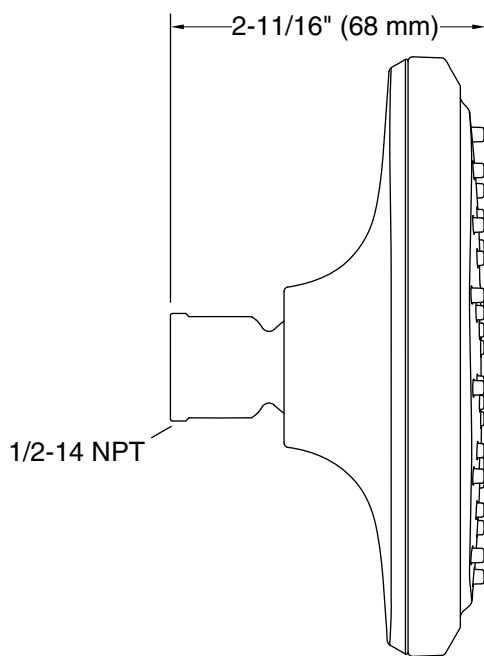

Features

- Single-function showerhead with 45-nozzle 5" (127 mm) diameter sprayface
- Full Coverage with Katalyst technology delivers a drenching spray experience, ideal for rinsing shampoo from hair
- Optimized sprayface for maximum performance
- MasterClean™ sprayface features an easy-to-clean surface that withstands mineral buildup
- 1.75 gpm (6.6 lpm) maximum flow rate at 80 psi (5.5 bar)
- Part of the Occasion bathroom faucet and accessory collection
- Requires shower arm and flange (sold separately)

Installation

- 1/2 -14 NPT connection

Recommended Products/Accessories

- K-72775 Shower Arm and Flange
- K-23723 Faucet cleaner

Codes/Standards

ASME A112.18.1/CSA B125.1
DOE - Energy Policy Act 1992
EPA WaterSense®
California Energy Commission (CEC)

	BV	Vibrant® Brushed Bronze
	TT	Vibrant Titanium

Technical Information

All product dimensions are nominal.

Showerhead/Body Spray:

Rated maximum flow: 1.75 gal/min (6.6 l/min)

flow:

Pressure: 80 psi (5.5 bar)