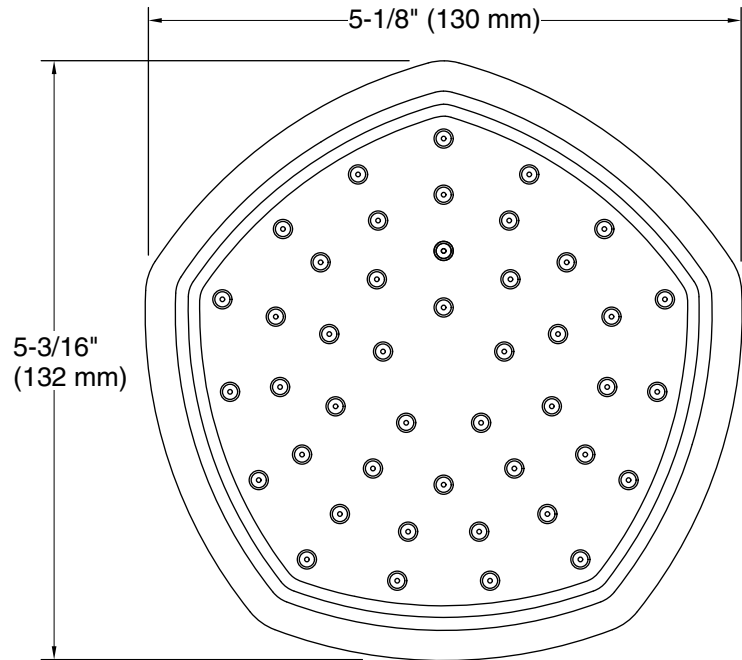

Features

- Single-function showerhead with 45-nozzle 5" (127 mm) diameter sprayface
- Full Coverage with Katalyst technology delivers a drenching spray experience, ideal for rinsing shampoo from hair
- Optimized sprayface for maximum performance
- MasterClean™ sprayface features an easy-to-clean surface that withstands mineral buildup
- 1.75 gpm (6.6 lpm) maximum flow rate at 80 psi (5.5 bar)
- Part of the Occasion bathroom faucet and accessory collection
- Requires shower arm and flange (sold separately)

	BV	Vibrant® Brushed Bronze
	TT	Vibrant Titanium

Technical Information

All product dimensions are nominal.

Showerhead/Body Spray:

Rated maximum flow: 1.75 gal/min (6.6 l/min)

flow:

Pressure: 80 psi (5.5 bar)