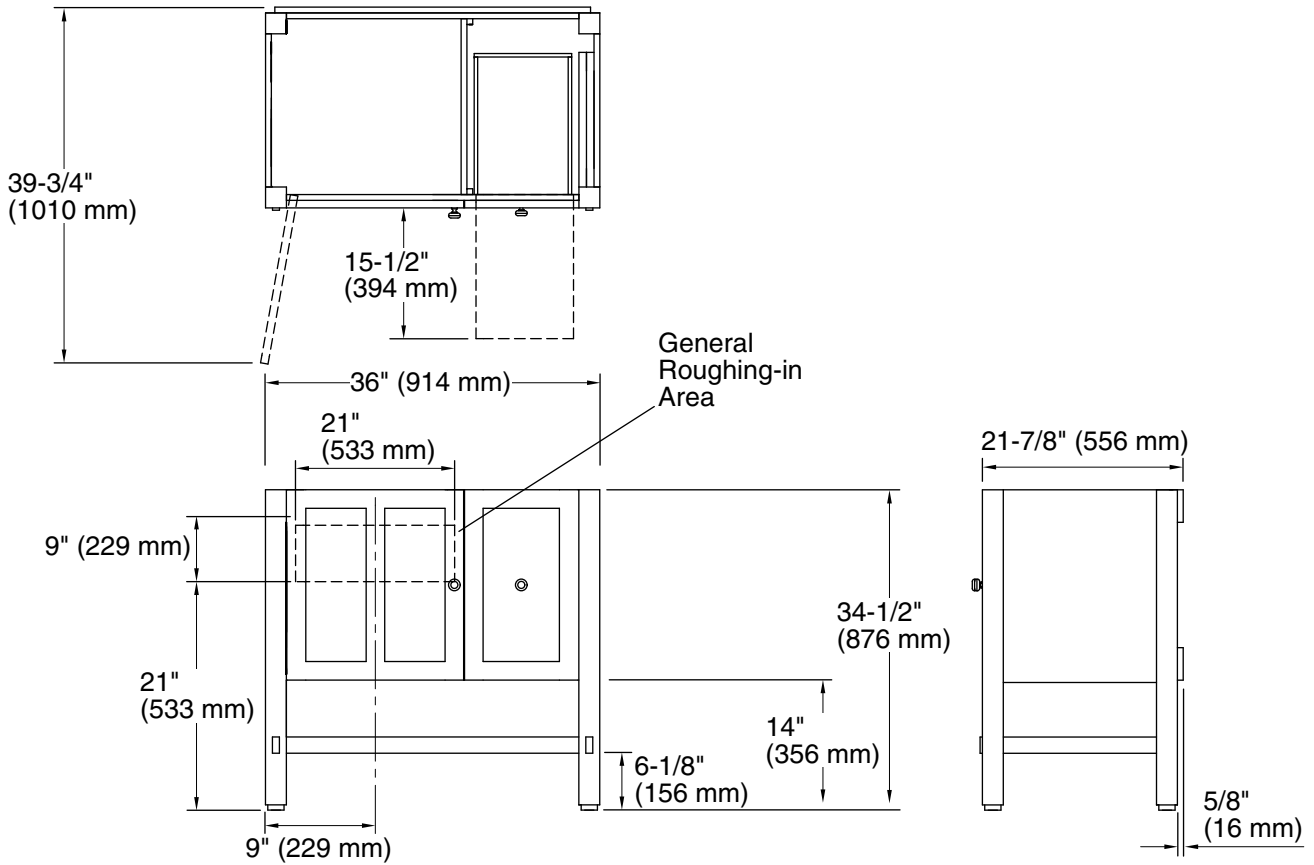

Color tiles intended for reference only.

Color	Code	Description
	1WA	Linen White
	F69	Woodland
	1WT	Mohair Grey

Technical Information

All product dimensions are nominal.

Vanity type: Standard

Notes

Install this product according to the installation guide.