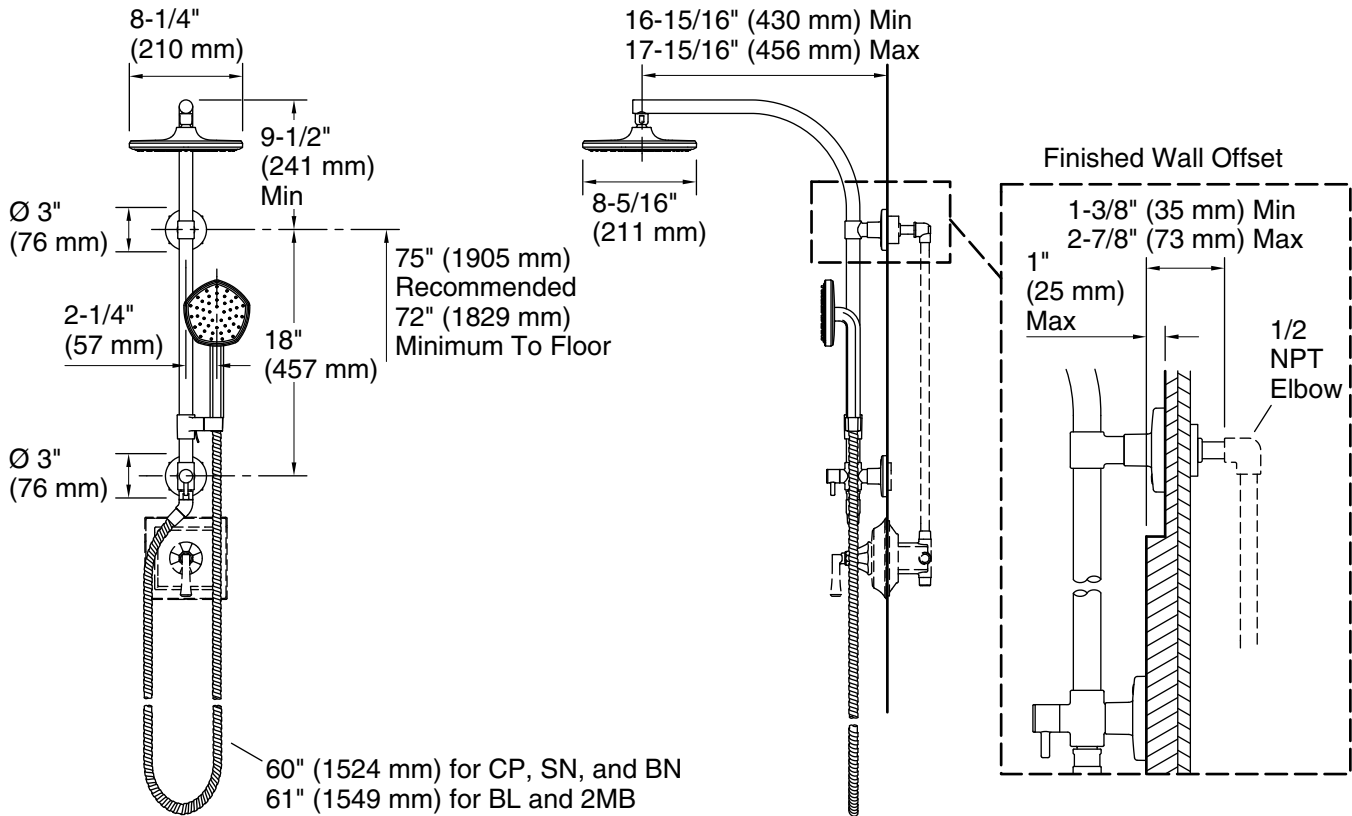

Features

- HydroRail-R arch shower column designed for new installations or retrofit applications to replace an existing shower arm
- Diverter positioned at the base of the column makes for easy toggling between the handshower and rainhead
- Slidebar bracket allows you to adjust the height and angle of the handshower
- Full Coverage with Katalyst technology delivers a drenching spray experience, ideal for rinsing shampoo from hair
- MasterClean™ sprayface features an easy-to-clean surface that withstands mineral buildup
- Optimized sprayface for consistent spray coverage
- 1.75 gpm (6.6 lpm) maximum flow rate at 80 psi (5.5 bar)
- Part of the Occasion bathroom faucet and accessory collection

Installation

- Shower-only wall-mount installation
- Installs in less than 60 minutes without changes to in-wall plumbing (subject to condition of existing installation)
- Includes an adapter that fits most installations
- May require additional service parts based on installation type (see installation guide for details)
- 1/2 -14 NPT connection

Water Conservation & Rebates

- This product can help a building earn Water Efficiency points in LEED® Green Building Rating System

Adapters, Rough-in and Extension Kits

1187917	Range: 0" (0 mm) - 1-3/8" (35 mm)
1194630	Range: 2-7/8" (73 mm) - 4" (102 mm)

Technical Information

All product dimensions are nominal.

Drain included: No

Handshower:

Rated maximum flow: 1.75 gal/min (6.6 l/min)

Pressure: 80 psi (5.5 bar)

Showerhead/Body Spray:

Rated maximum flow: 1.75 gal/min (6.6 l/min)