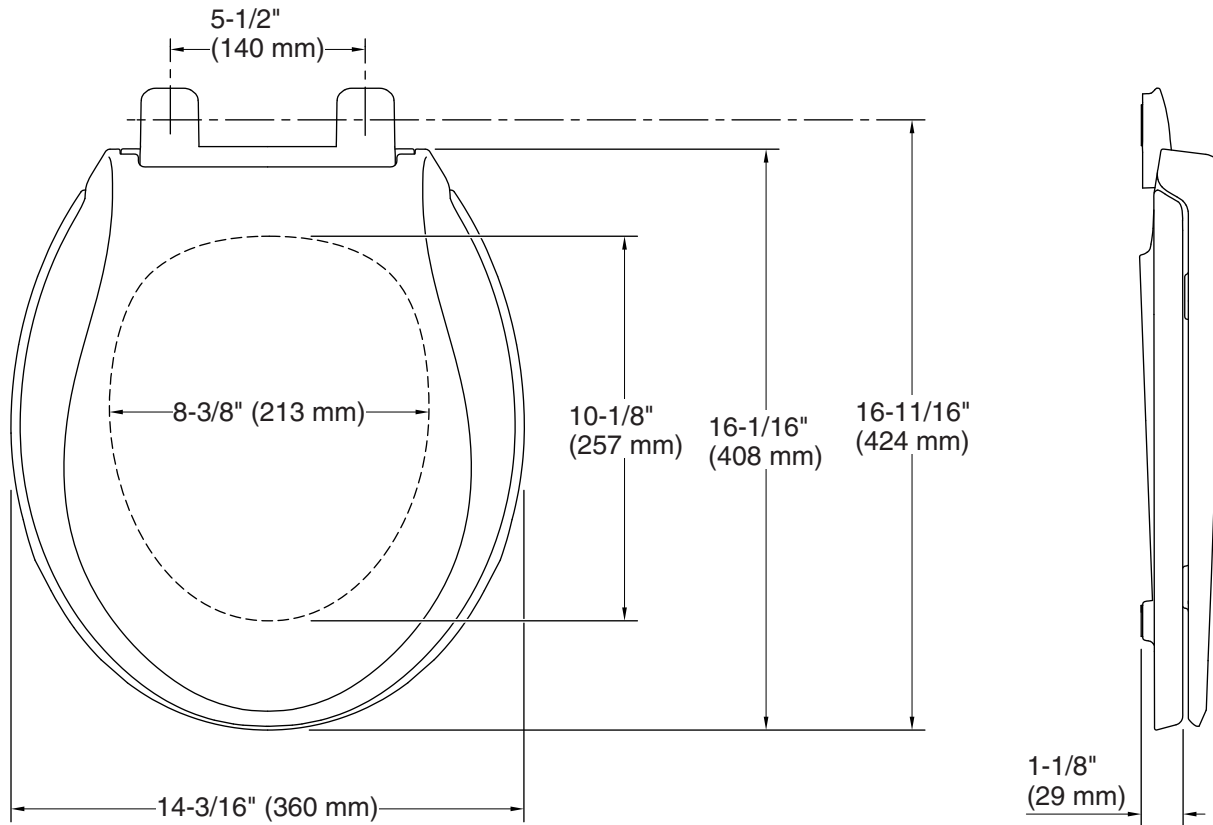

Color	Code	Description
-------	------	-------------

	0	
	96	
	47	
	NY	
	95	
	G9	
	K4	
	58	
	7	

Cachet® ReadyLatch® Quiet-Close™

Round-front toilet seat

K-4639-RL

Technical Information

All product dimensions are nominal.

- Seat shape type: Round-front
- Seat front type: Closed-front
- Seat-mounting holes: 5-1/2" (140 mm)