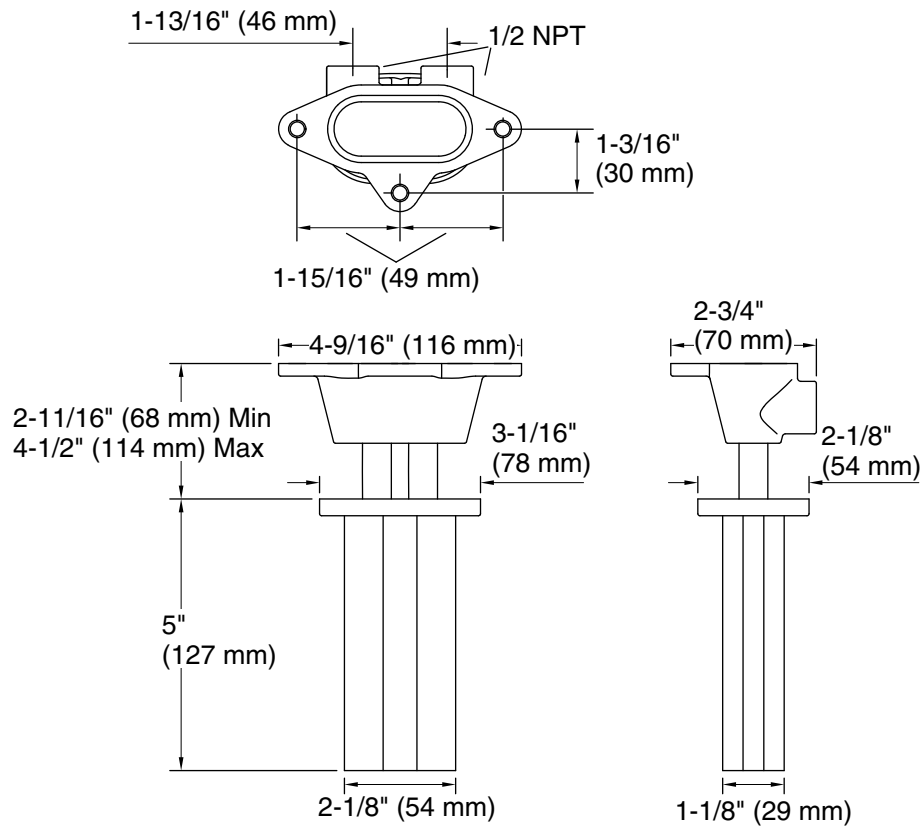

KOHLER® Faucets 5" ceiling-mount two-function rainhead arm and flange

Statement®

K-26325

Features

- Compatible only with two-function rainheads
- 5" (127 mm) rainhead arm

Material

- Brass construction ensures durability and reliability
- KOHLER finishes resist corrosion and tarnishing

KOHLER Faucets 5" ceiling-mount two-function rainhead arm and flange

Statement®

K-26325

Technical Information

All product dimensions are nominal.