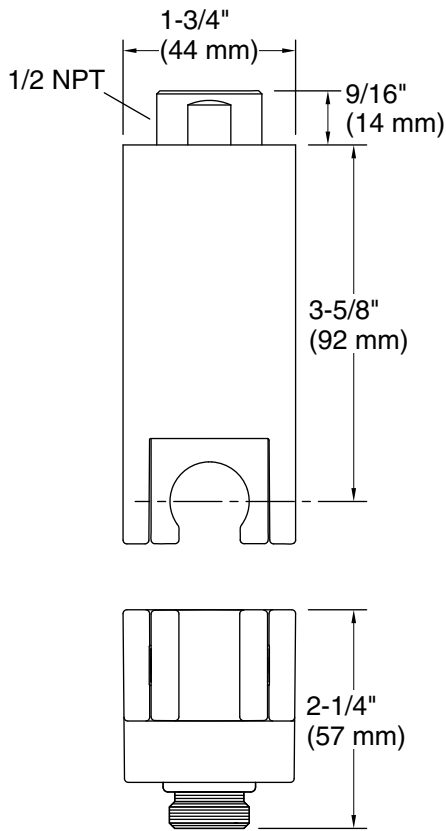

Technical Information

All product dimensions are nominal.

Drain included: No