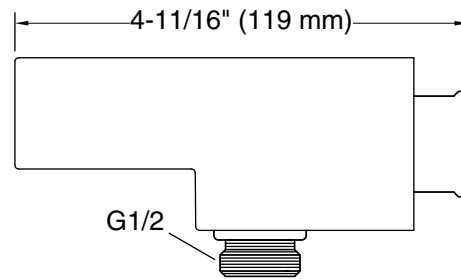

Technical Information

All product dimensions are nominal.

Drain included: No