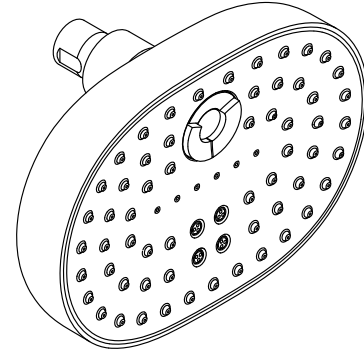

Features

- Multifunction showerhead with advanced spray engine provides three spray experiences: Full Coverage with Katalyst technology, Deep Massage, and Cloud
- Full Coverage with Katalyst technology delivers a drenching spray experience, ideal for rinsing shampoo from hair; oblong shape targets shoulders
- Deep Massage streams twist and swirl, targeting sore muscles to ease away aches and pains
- Cloud spray experience restores with a thick cloud of silky, super-fine water droplets
- MasterClean™ sprayface features an easy-to-clean surface that withstands mineral buildup
- Optimized sprayface for maximum performance
- 1.75 gpm (6.6 lpm) maximum flow rate at 80 psi (5.5 bar)

Material

- Premium material construction for durability and reliability
- KOHLER finishes resist corrosion and tarnishing

Technology

- Katalyst® air-induction technology infuses water with air, creating bigger drops for a more powerful spray

Installation

- 1/2 -14 NPT connection
- Wall-mount
- Shower arm and flange sold separately

Water Conservation & Rebates

- This product can help a building earn Water Efficiency points in LEED® Green Building Rating System

Recommended Products/Accessories

- K-23723 Faucet cleaner
- K-26318 Shower arm and flange

Codes/Standards

ASME A112.18.1/CSA B125.1
DOE - Energy Policy Act 1992
EPA WaterSense®
California Energy Commission (CEC)

KOHLER® Faucet Lifetime Limited Warranty

See website for detailed warranty information.

Available Colors/Finishes

Color tiles intended for reference only.

Color	Code	Description
	CP	Polished Chrome
	BN	Vibrant® Brushed Nickel
	BL	Matte Black
	2MB	Vibrant® Brushed Moderne Brass
	TT	Vibrant Titanium