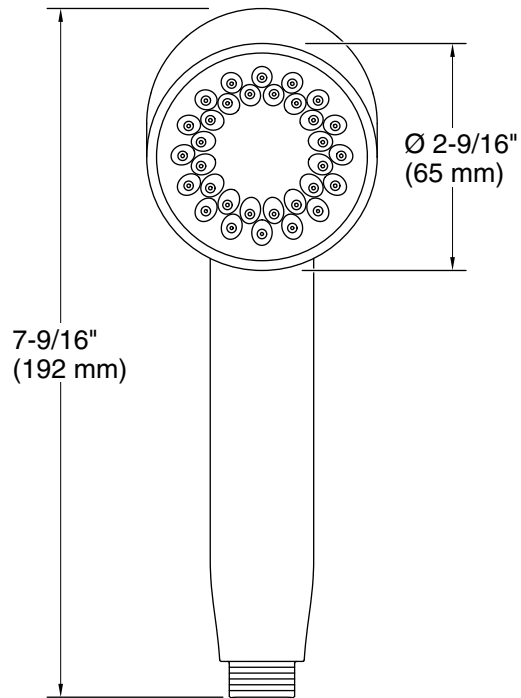

Features

- Single-function handshower delivers a full, consistent spray, regardless of water pressure
- Infinity provides three spray experiences in one: strong-rinsing (top), massaging (middle), and broad coverage (lower)
- MasterClean™ sprayface features an easy-to-clean surface that withstands mineral buildup
- Optimized sprayface for maximum performance
- 1.75 gpm (6.6 lpm) maximum handshower flow rate at 45 psi (3.1 bar)
- G 1/2 connection

Water Conservation & Rebates

- This product can help a building earn Water Efficiency points in LEED® Green Building Rating System

Recommended Products/Accessories

- K-9514 60" Shower Hose
- K-8593 72" Shower Hose
- K-26309 Wall-mount handshower holder
- K-26310 Wall-mount handshower holder with supply elbow and check valve
- K-26312 32-1/8" sidebar
- K-26313 40" sidebar
- K-26314 31-1/2" deluxe sidebar with integrated water supply
- K-23723 Faucet cleaner

Technical Information

All product dimensions are nominal.

Handshower:

Rated maximum flow: 1.75 gal/min (6.6 l/min)
Pressure: 45 psi (3.1 bar)

Notes

For use with automatic compensating valves rated at 1.5 gal/min (5.7 l/min) or less.