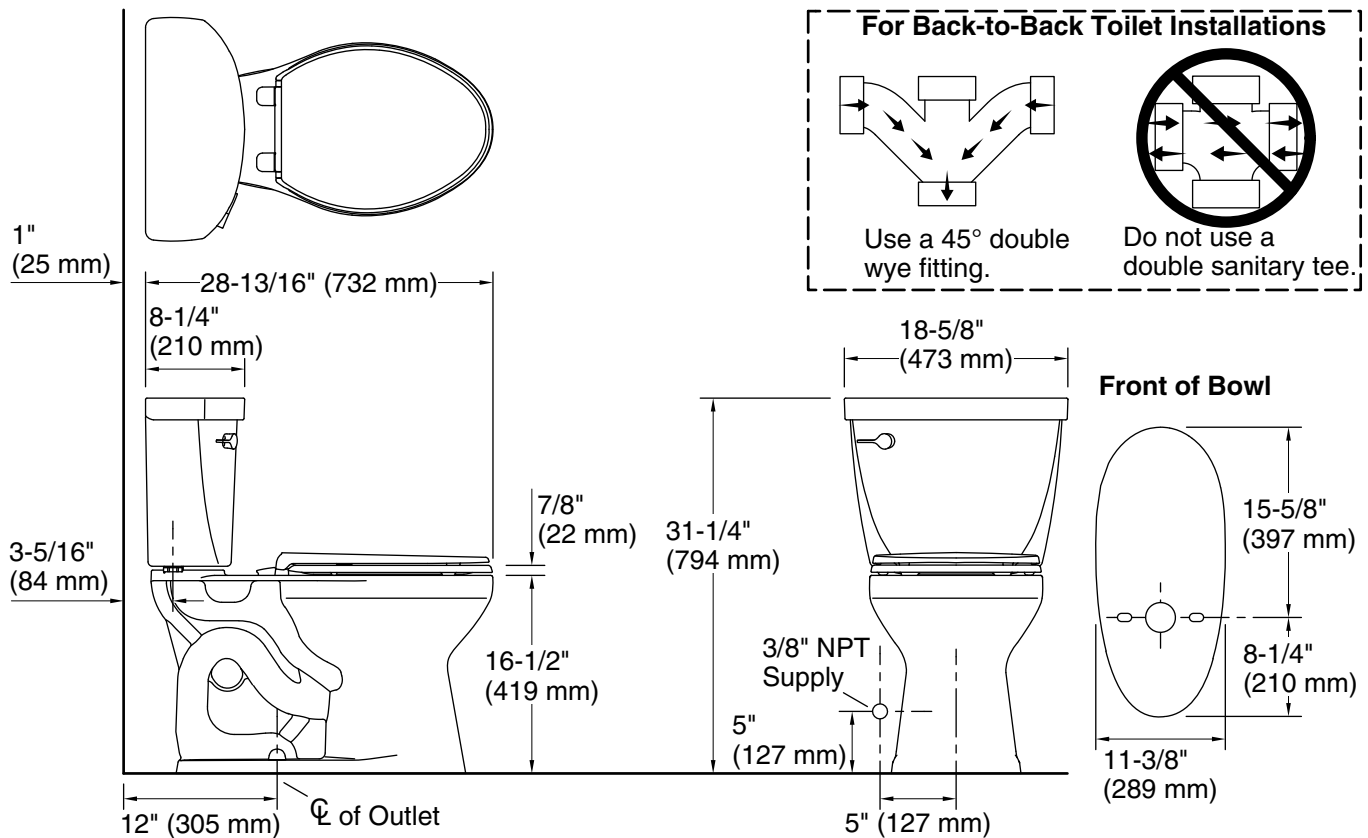

Technical Information

All product dimensions are nominal.

Toilet type:	Floor-mount
Waste Outlet:	Floor
Bowl shape:	Elongated
Flush type:	Revolution 360, AquaPiston
Trap passageway:	2-1/8" (54 mm)
Water surface size:	10-3/8" x 8-1/8" (264 mm x 206 mm)
Rim to water surface:	6-5/8" (168 mm)
Rough-in:	12" (305 mm)
Seat-mounting holes:	5-1/2" (140 mm)

Notes

Install this product according to the installation instructions.

ADA, OBC, CSA B651 compliant when installed to the specific requirements of these regulations.

Plumbing codes may require elongated toilets and elongated, open-front seats in public bathrooms.

Accessibility standards may require controls to be located on the open side of the toilet.