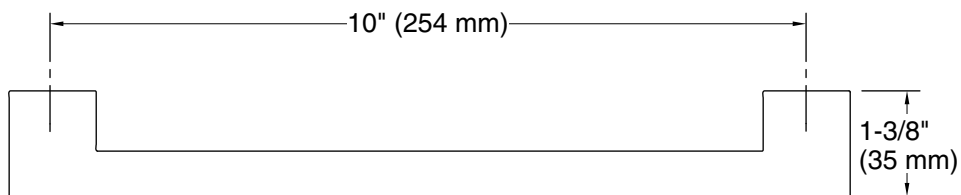

Lodern™
11" drawer pull
K-33568

Features

- Coordinates with Lodern vanity cabinets and Silestone® quartz vanity tops to complete your bathroom.

Material

- Premium metal construction for durability and reliability.
- KOHLER finishes resist corrosion and tarnishing.

Technical Information

All product dimensions are nominal.

Material: Zinc