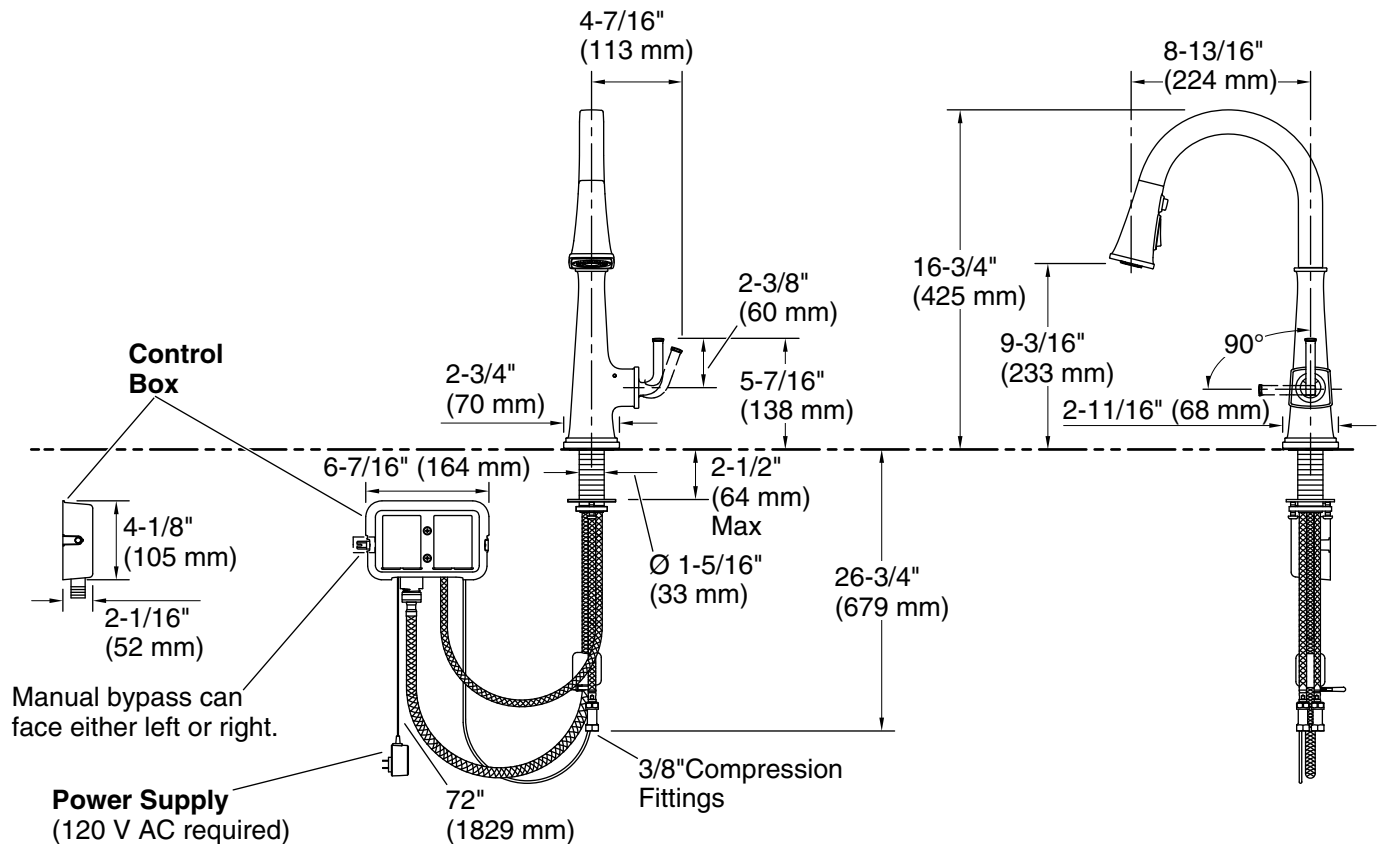

KOHLER® Faucets Touchless pull-down single-handle kitchen sink faucet

Riff™

K-23832

Required Electrical Service

One dedicated circuit required, protected with Class A Ground-Fault Circuit-Interrupter (GFCI). Outside North America, this device may be known as a Residual Current Device (RCD).

120 V

Technical Information

All product dimensions are nominal.

Power source: Plug - AC, included

Notes

Install this product according to the installation instructions.

ADA complaint for faucet handles only.

ADA, CSA B651 compliant when installed to the specific requirements of these regulations.

1-800-4KOHLER (1-800-456-4537)

Kohler Co. reserves the right to make revisions without notice to product specifications.

For the most current Specification Sheet, go to www.kohler.com.

THE BOLD LOOK
OF **KOHLER**®