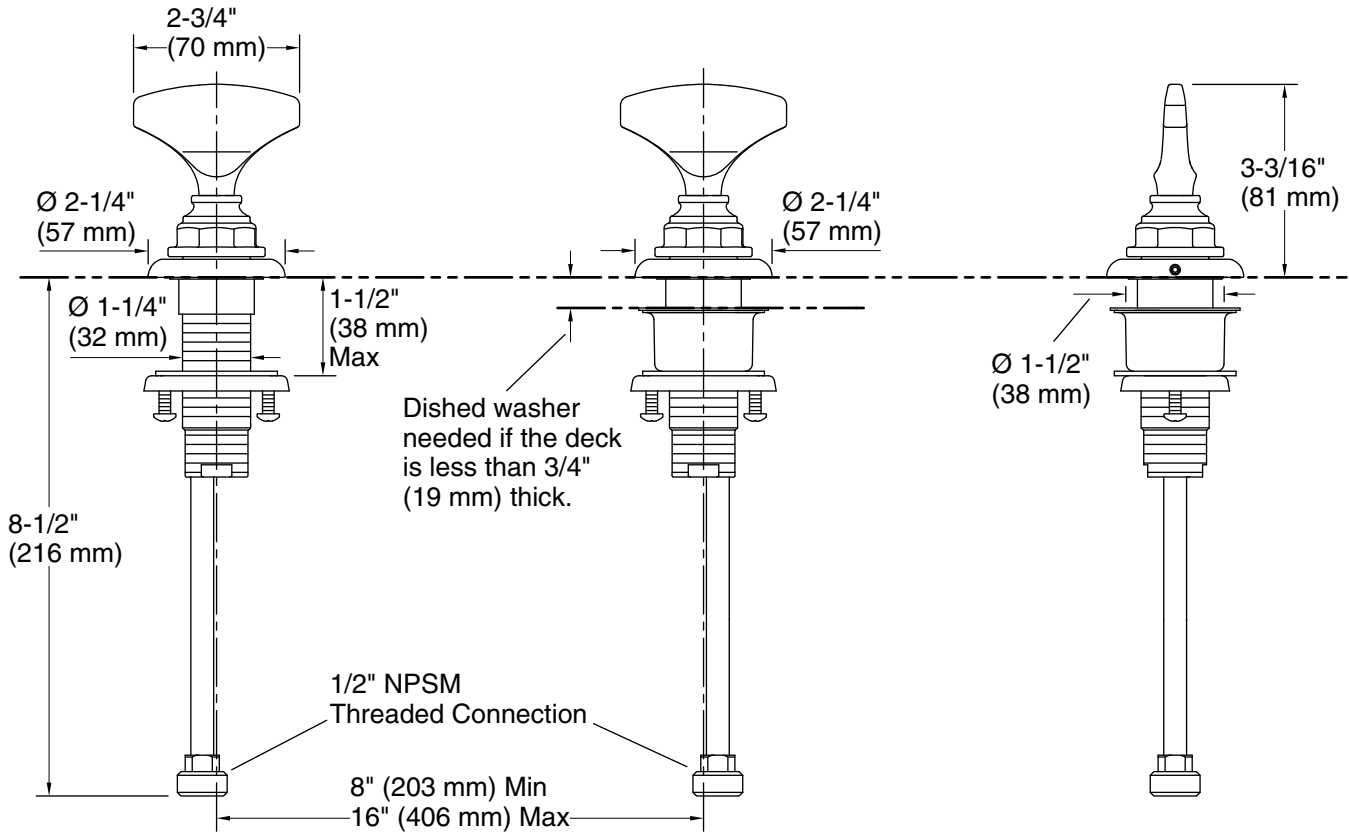

Technical Information

All product dimensions are nominal.

Notes

Install this product according to the installation instructions.

ADA, OBC, CSA B651 compliant when installed to the specific requirements of these regulations.