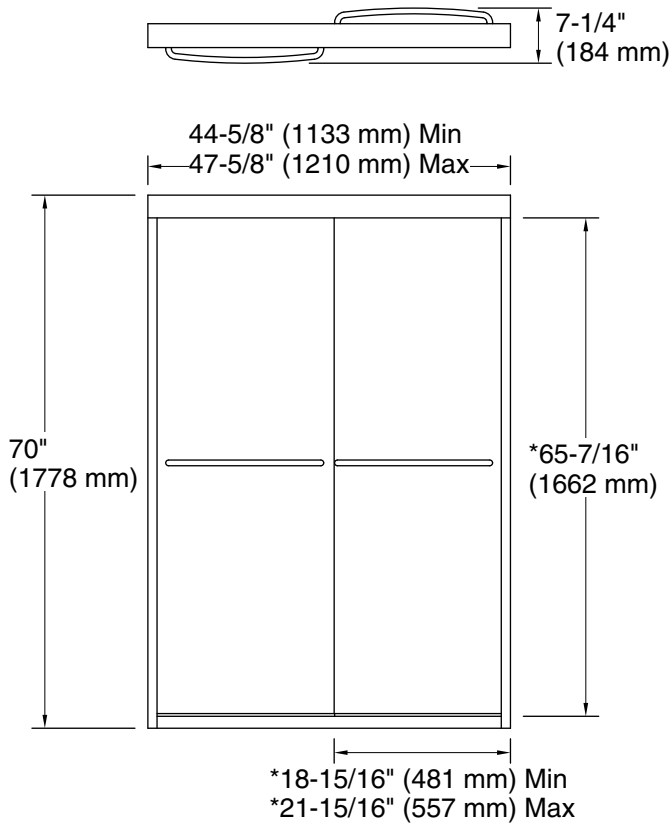

Features

- 1/4" (6 mm) thick Crystal Clear tempered glass.
- Frameless design emphasizes glass and creates a sleek, minimalist look.
- Smooth, quiet operation.
- Gently curved inside and outside towel bars complete the look of this door.

Installation

- Fits opening widths 44-5/8" - 47-5/8" (1133 - 1210 mm).
- 3/8" (10 mm) out-of-plumb adjustability per side allows for simpler installation.
- Door can be installed to open to the left or right to suit your bathroom layout.
- For residential use only.
- Not for use in hospitality.

***Walk-through**

Technical Information

All product dimensions are nominal.

Installation type: For shower base installation

Opening Width - Min: 44-5/8" (1133 mm)

Opening Width - Max: 47-5/8" (1210 mm)

Walk-through - Min: 18-15/16" (481 mm)

Walk-through - Max: 21-15/16" (557 mm)

Glass thickness: 1/4" (6 mm)

Glass coating: CleanCoat®

Notes

Install this product according to the installation instructions.

The vertical opening should be a minimum of 72-1/4" (1835 mm) to allow for installation clearance.