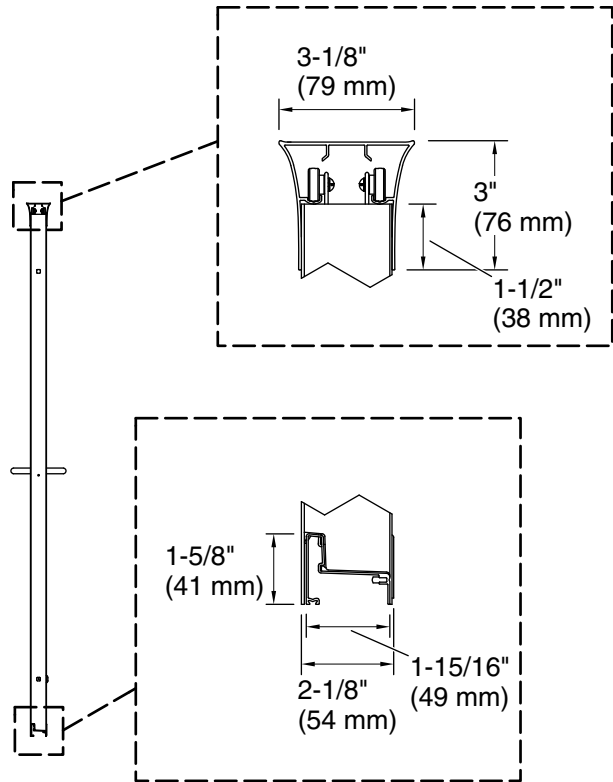

Features

- 1/4" (6 mm) thick Crystal Clear tempered glass.
- Frameless design emphasizes glass and creates a sleek, minimalist look.
- Smooth, quiet operation.
- Gently curved inside and outside towel bars complete the look of this door.

Installation

- Fits opening widths 44-5/8" - 47-5/8" (1133 - 1210 mm).
- 3/8" (10 mm) out-of-plumb adjustability per side allows for simpler installation.
- Door can be installed to open to the left or right to suit your bathroom layout.
- For residential use only.
- Not for use in hospitality.

***Walk-through**

Technical Information

All product dimensions are nominal.

Installation type: For shower base installation

Opening Width - Min: 44-5/8" (1133 mm)

Opening Width - Max: 47-5/8" (1210 mm)

Walk-through - Min: 18-15/16" (481 mm)

Walk-through - Max: 21-15/16" (557 mm)

Glass thickness: 1/4" (6 mm)

Glass coating: CleanCoat®

Notes

Install this product according to the installation instructions.

The vertical opening should be a minimum of 72-1/4" (1835 mm) to allow for installation clearance.