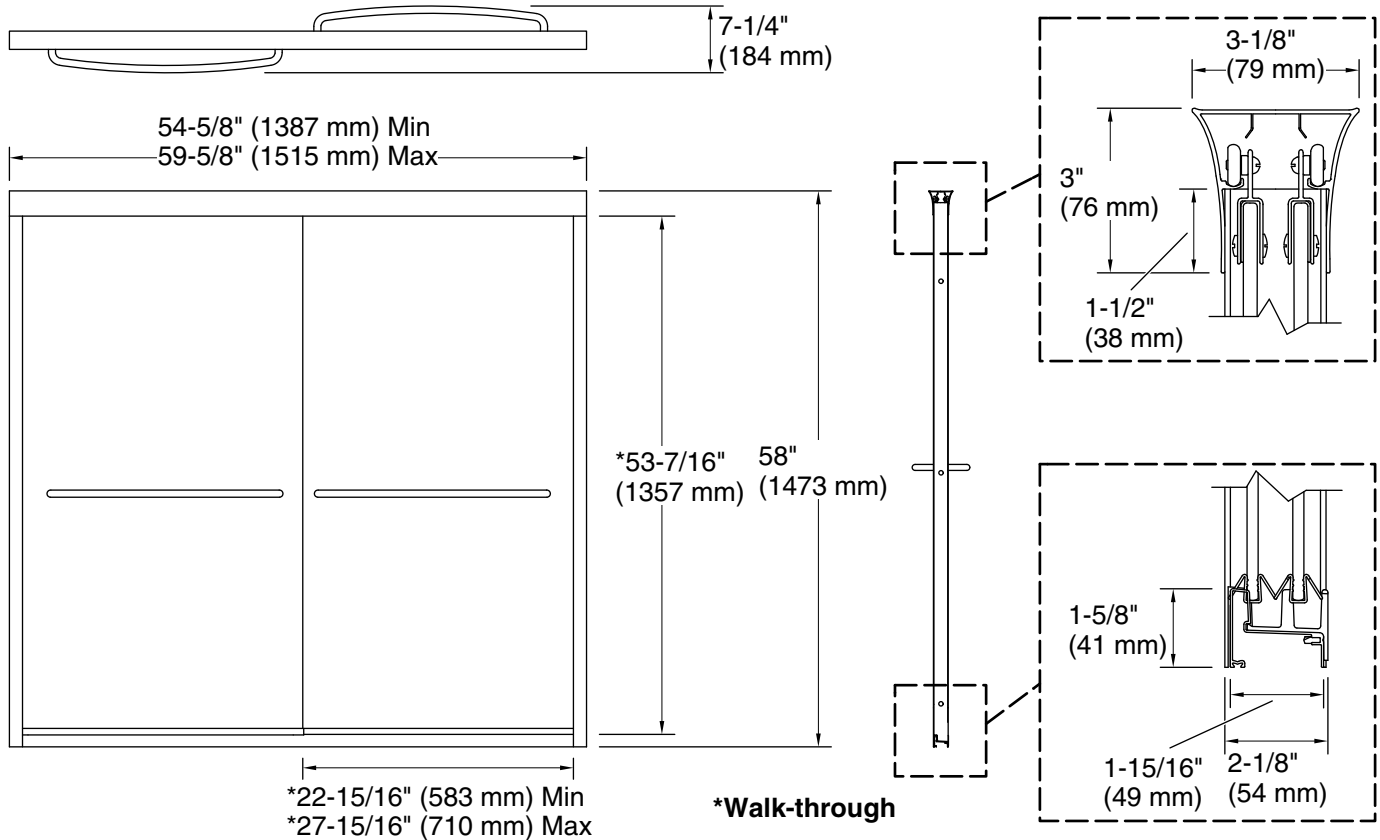

### Installation

- Fits opening widths 54-5/8" – 59-5/8" (1387 – 1514 mm).
- 3/8" (10 mm) out-of-plumb adjustability per side allows for simpler installation.
- Door can be installed to open to the left or right to suit your bathroom layout.
- For residential use only.
- Not for use in hospitality.

### Technical Information

All product dimensions are nominal.

Installation type:	For bath installation
Opening Width - Min:	54-5/8" (1387 mm)
Opening Width - Max:	59-5/8" (1514 mm)
Walk-through - Min:	22-15/16" (583 mm)
Walk-through - Max:	27-15/16" (710 mm)
Glass thickness:	1/4" (6 mm)
Glass coating:	CleanCoat®

### Notes

Install this product according to the installation instructions.

The vertical opening should be a minimum of 60" (1524 mm) to allow for installation clearance.