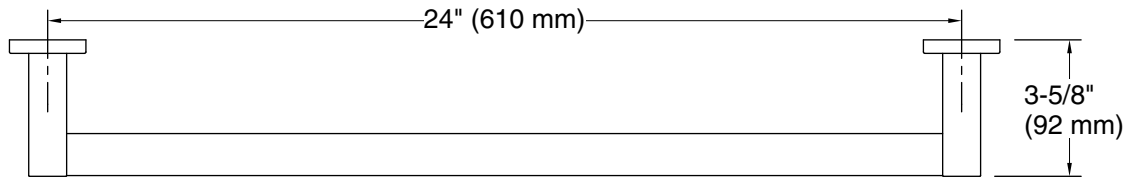

Technical Information

All product dimensions are nominal.

Material: Zinc, Stainless Steel

Notes

Install this product according to the installation instructions.

CAUTION: Risk of personal injury. Do not install these products in any area where they are likely to be used inadvertently as a grab bar or support bar. These products are not designed or intended for use as a grab bar or support bar.