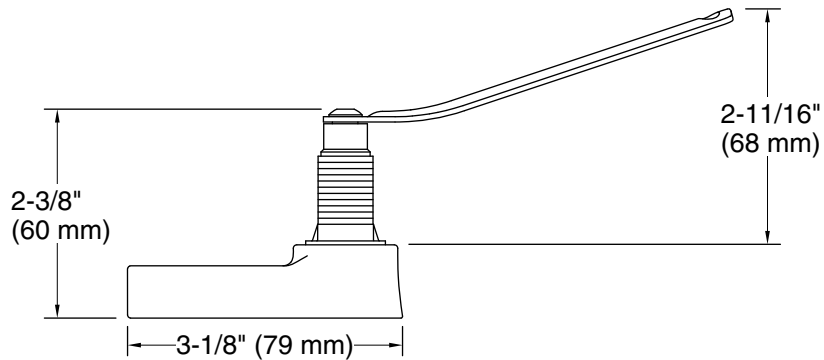

**Cimarron®**  
Left-hand trip lever  
**K-25986-L**

**Features**

- Left-hand trip lever
- For use with the Cimarron® Revolution 360® toilet

**Material**

- Premium metal construction for durability and reliability
- KOHLER® finishes resist corrosion and tarnishing

## Technical Information

All product dimensions are nominal.

Material: Zinc