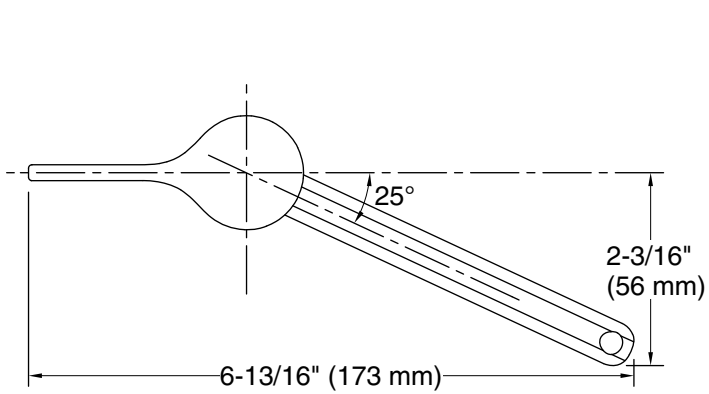

**Cimarron®**  
Left-hand trip lever  
**K-25986-L**

**Features**

- Left-hand trip lever
- For use with the Cimarron® Revolution 360® toilet

**Material**

- Premium metal construction for durability and reliability
- KOHLER® finishes resist corrosion and tarnishing

## Technical Information

All product dimensions are nominal.

Material: Zinc