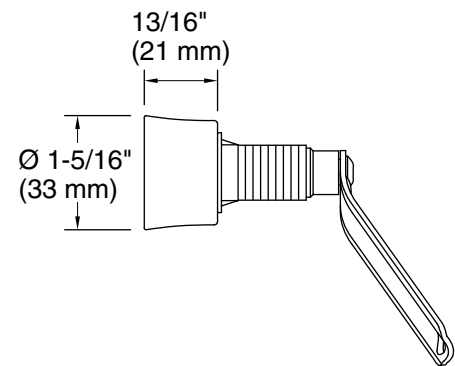

**Cimarron®**  
Left-hand trip lever  
**K-25986-L**

**Features**

- Left-hand trip lever
- For use with the Cimarron® Revolution 360® toilet

**Material**

- Premium metal construction for durability and reliability
- KOHLER® finishes resist corrosion and tarnishing

## Technical Information

All product dimensions are nominal.

Material: Zinc