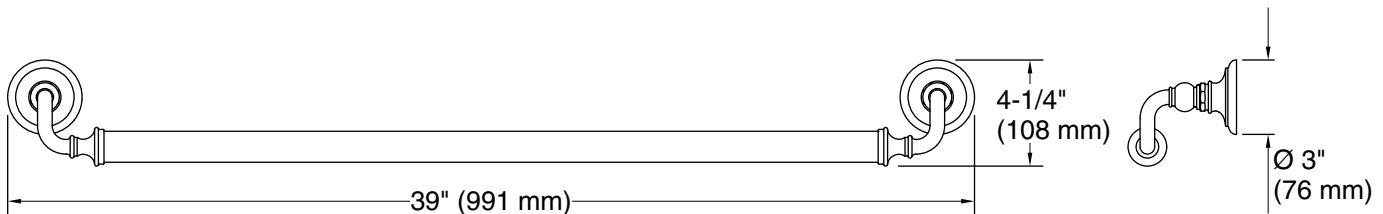

### Features

- 36" (914 mm) bar
- Provides minimum 300 lb load capacity
- Coordinates with traditional-style KOHLER® faucets and showering components

### Technical Information

All product dimensions are nominal.

Installation Type: Wall-mount

Material: Zinc, Stainless Steel