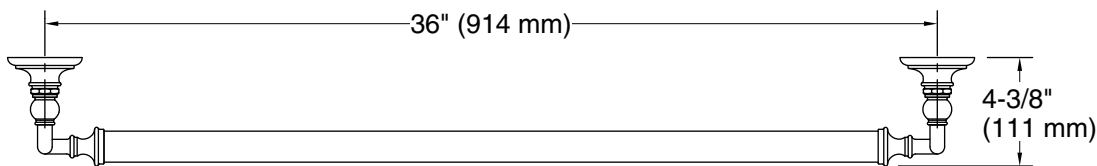

### Features

- 36" (914 mm) bar
- Provides minimum 300 lb load capacity
- Coordinates with traditional-style KOHLER® faucets and showering components

### Technical Information

All product dimensions are nominal.

Installation Type: Wall-mount

Material: Zinc, Stainless Steel