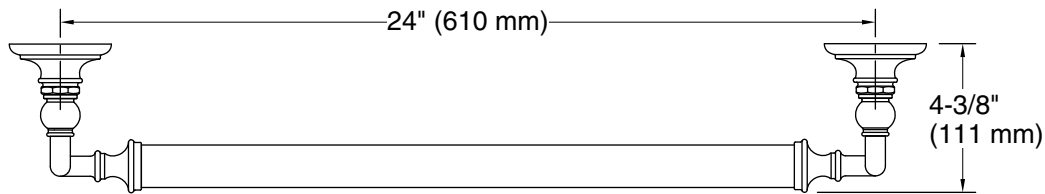

### Features

- 24" (610 mm) bar
- Provides minimum 300 lb load capacity
- Coordinates with traditional-style KOHLER® faucets and showering components

### Technical Information

All product dimensions are nominal.

Installation Type: Wall-mount

Material: Zinc, Stainless Steel