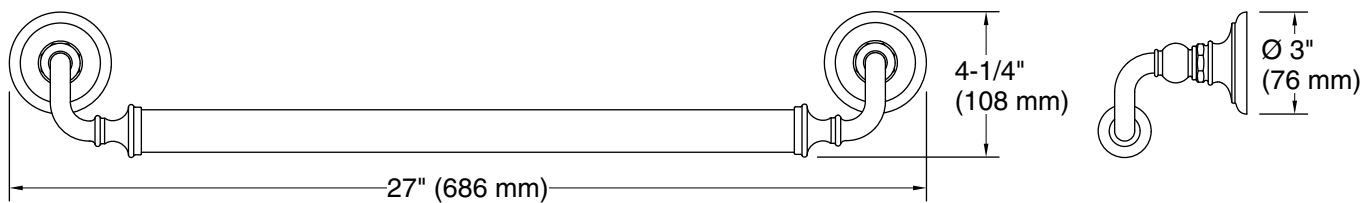

### Features

- 24" (610 mm) bar
- Provides minimum 300 lb load capacity
- Coordinates with traditional-style KOHLER® faucets and showering components

### Technical Information

All product dimensions are nominal.

Installation Type: Wall-mount

Material: Zinc, Stainless Steel