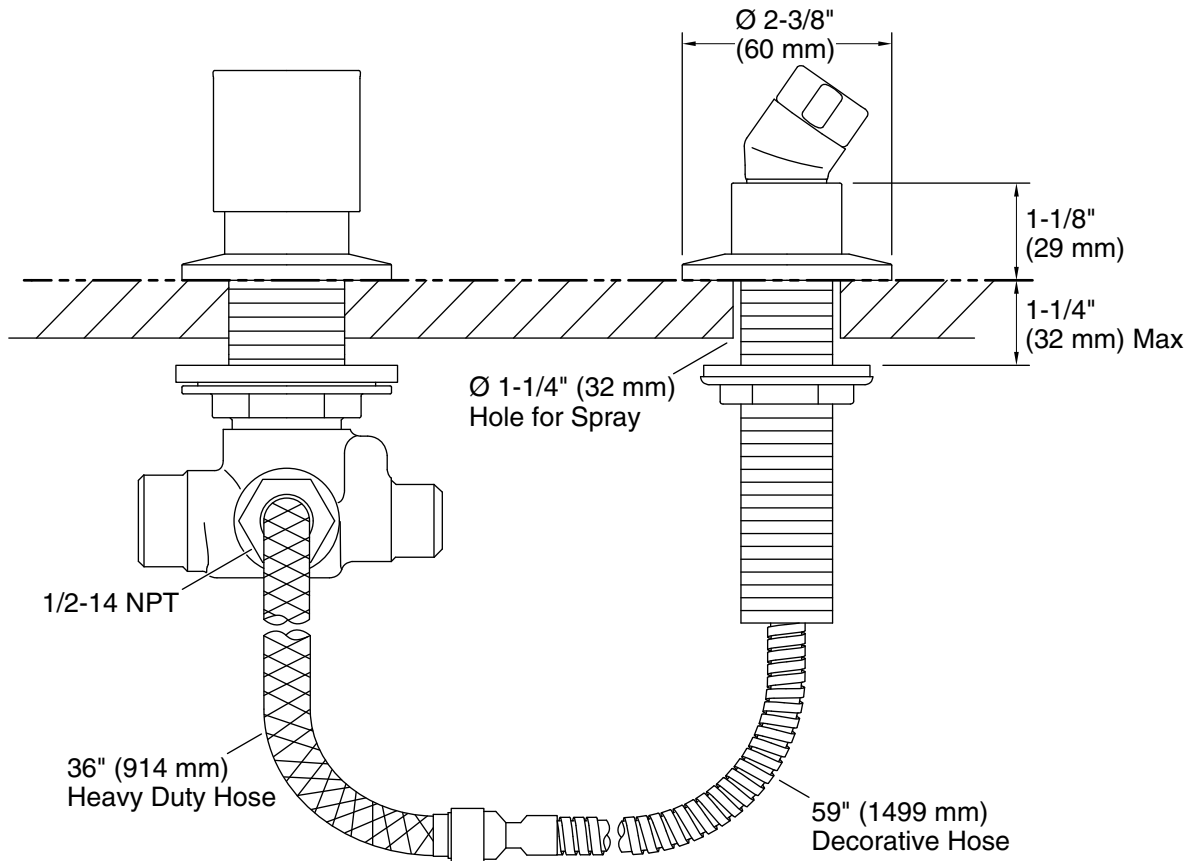

Features

- Two-way diverter valve
- Diverter valve code-approved for backflow protection
- 15 gpm (57 lpm) flow rate using 1/2" high-flow valves
- Handshower sold separately
- Coordinates with Components faucets, accessories, and showering components to complete your bathroom

Material

- Brass
- KOHLER[®] finishes resist corrosion and tarnishing

Installation

- Deck- or bath-mount

Recommended Products/Accessories

- K-72421-G Three-function handshower, 1.75 gpm
- K-22165-G Four-function handshower, 1.75 gpm
- K-22166-G Four-function handshower, 1.75 gpm
- 79583 Roughing-in Kit for Deck-Mount Handshowers
- K-23723 Faucet cleaner

Technical Information

All product dimensions are nominal.

Shower Valve:

Flow Rate (Max) @ 45 psi	15 gal/min (56.8 l/min)
Pressure:	45 psi (3.1 bar)
Maximum (Static) Pressure:	125 psi (8.6 bar)
Drain included:	No