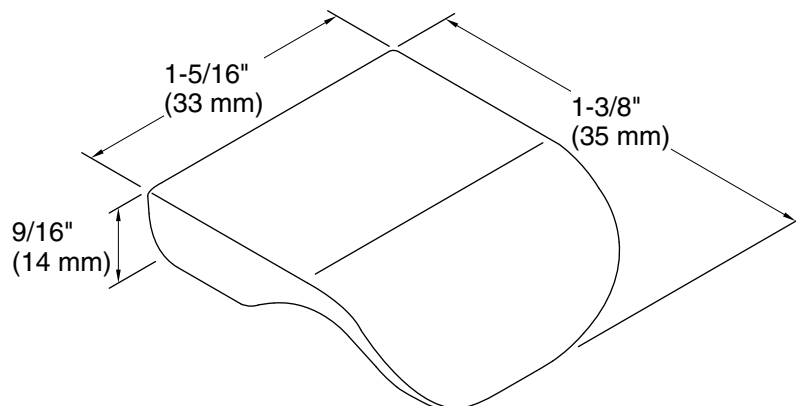

Features

- 1-5/16" (33 mm) cabinet knob
- Coordinates with other products in the Avid collection
- Includes installation hardware

Material

- Premium metal construction for durability and reliability
- KOHLER® finishes resist corrosion and tarnishing

Color	Code	Description
	CP	Polished Chrome
	BN	Vibrant® Brushed Nickel
	BL	Matte Black
	2MB	Vibrant® Brushed Moderne Brass

Technical Information

All product dimensions are nominal.

Material: Zinc

Notes

Install this product according to the installation instructions.