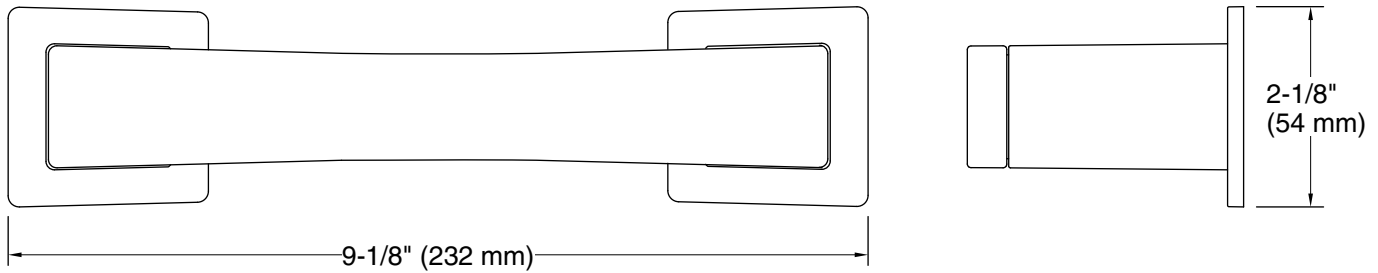

Features

- Pivoting holder makes changing toilet paper quick and simple.
- Coordinates with Honesty faucets accessories, and showering components to complete your bathroom.

Material

- Premium metal construction for durability and reliability.
- KOHLER finishes resist corrosion and tarnishing.

Recommended Products/Accessories

- K-31507-TA bath towel with Tatami weave, 30" x 58"
- K-31507-TE bath towel with Terry weave, 30" x 58"
- K-31507-TX bath towel with Textured weave, 30" x 58"

Codes/Standards

Technical Information

All product dimensions are nominal.

Installation Type: Wall-mount

Material: Zinc

Notes

Install this product according to the installation instructions.

CAUTION: Risk of personal injury. Do not install these products in any area where they are likely to be used inadvertently as a grab bar or support bar. These products are not designed or intended for use as a grab bar or support bar.