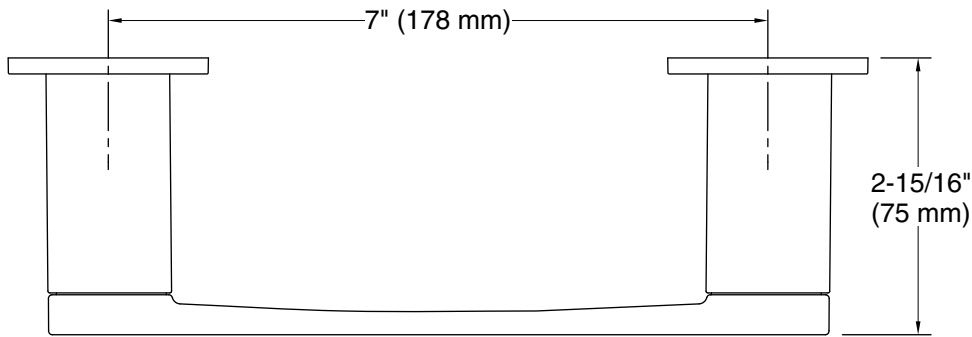

Features

- Pivoting holder makes changing toilet paper quick and simple.
- Coordinates with Honesty faucets accessories, and showering components to complete your bathroom.

Material

- Premium metal construction for durability and reliability.
- KOHLER finishes resist corrosion and tarnishing.

Technical Information

All product dimensions are nominal.

Installation Type: Wall-mount

Material: Zinc

Notes

Install this product according to the installation instructions.

CAUTION: Risk of personal injury. Do not install these products in any area where they are likely to be used inadvertently as a grab bar or support bar. These products are not designed or intended for use as a grab bar or support bar.