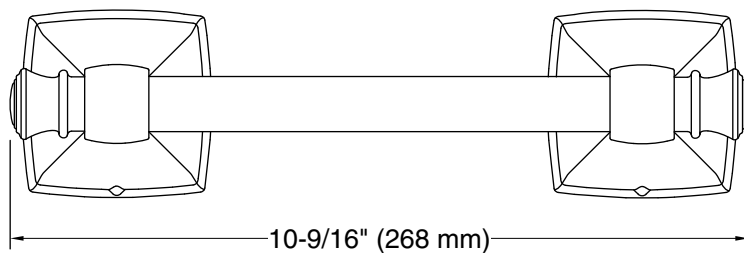

Grand

Pivoting toilet paper holder
K-26542

Features

- Pivoting holder makes changing toilet paper quick and simple.
- Coordinates with transitional-style KOHLER® faucets and showering components.

Material

Color	Code	Description
	CP	Polished Chrome
	BN	Vibrant® Brushed Nickel
	2BZ	Oil-Rubbed Bronze
	2MB	Vibrant® Brushed Moderne Brass

Technical Information

All product dimensions are nominal.

Installation Type: Wall-mount