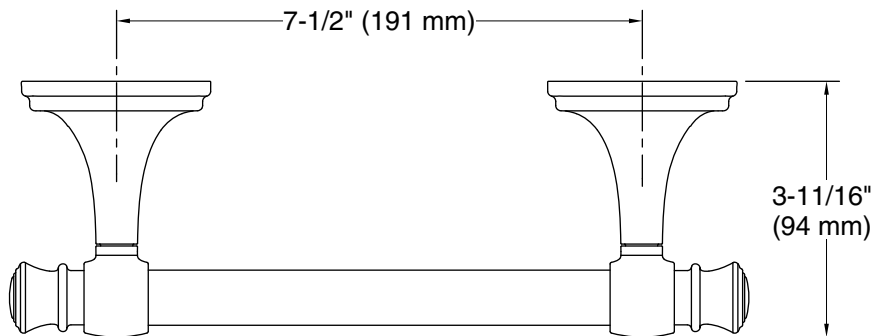

Grand

Pivoting toilet paper holder
K-26542

Features

- Pivoting holder makes changing toilet paper quick and simple.
- Coordinates with transitional-style KOHLER® faucets and showering components.

Material

Color	Code	Description
	CP	Polished Chrome
	BN	Vibrant® Brushed Nickel
	2BZ	Oil-Rubbed Bronze
	2MB	Vibrant® Brushed Moderne Brass

Technical Information

All product dimensions are nominal.

Installation Type: Wall-mount