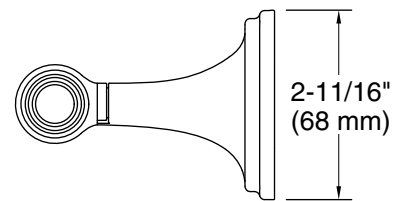

Grand

Pivoting toilet paper holder
K-26542

Features

- Pivoting holder makes changing toilet paper quick and simple.
- Coordinates with transitional-style KOHLER® faucets and showering components.

Material

Color	Code	Description
	CP	Polished Chrome
	BN	Vibrant® Brushed Nickel
	2BZ	Oil-Rubbed Bronze
	2MB	Vibrant® Brushed Moderne Brass

Technical Information

All product dimensions are nominal.

Installation Type: Wall-mount