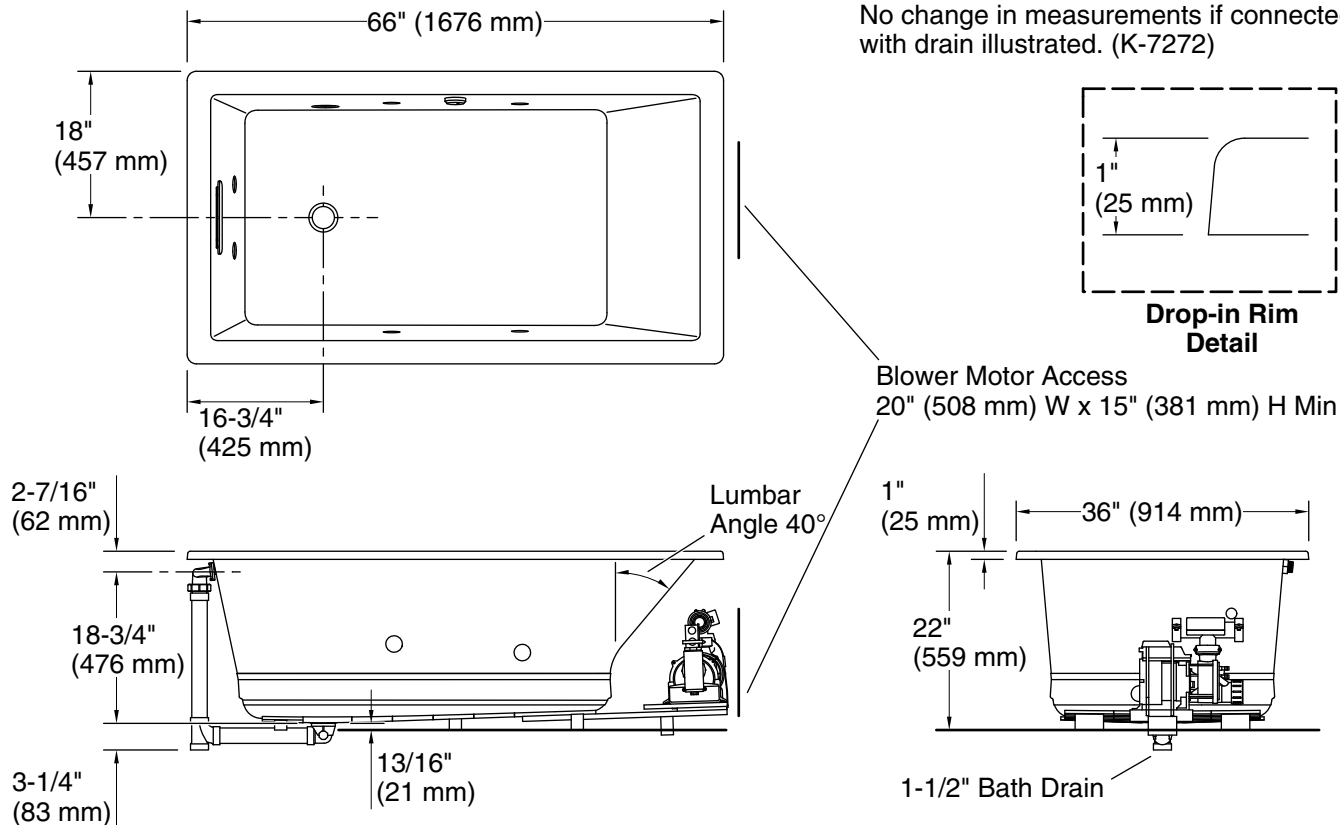

Underscore® Rectangle

66" x 36" heated whirlpool bath with reversible drain

K-1173-JH

Features

- Eight Flexjet® hydromassage jets can be individually adjusted for water flow and direction.
- Variable speed pump for adjusting massage intensity.
- Built-in heater.
- Slotted overflow allows for deep soaking.
- Generous 66" length provides spacious bathing for up to two people.
- Integral lumbar support.
- Textured bottom surface.

For the most current Specification Sheet, go to www.kohler.com.

7-21-2020 18:12 - US/CA

THE BOLD LOOK
OF **KOHLER**®

Underscore® Rectangle

66" x 36" heated whirlpool bath with reversible drain

K-1173-JH

Required Electrical Service

Technical Information

All product dimensions are nominal.

Installation: Drop-in, Undermount
 Drain location: End
 Basin area, bottom: 44-1/2" x 26-7/16" (1130 mm x 671 mm)
 Basin area, top: 60-1/4" x 30-1/4" (1530 mm x 769 mm)
 Weight: 125 lbs (56.7 kg)
 Minimum floor load: 61 lbs/ft² (297.8 kg/m²)
 Water depth: 17-3/4" (450 mm)
 Water capacity: 100.4 gal (380.1 L)
 Cutout: Drop-in, 65" x 35" (1651 mm x 889 mm)
 Electrical component rating: Pump: 120 V, 7 A, 60 Hz
 Heater: 120 V, 12 A, 60 Hz

Notes

Measure your actual product for rough-in details. Install this product according to the installation instructions.

The hot water supply should be 70% of the capacity of the bath or greater. Installations will vary.